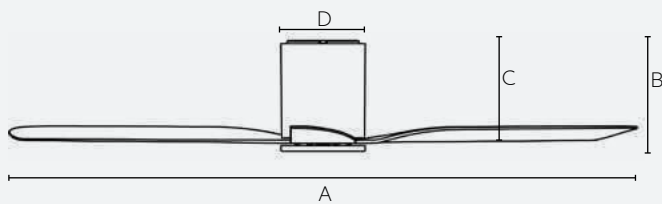

Dimensions

	mm	inches
A	1520	60.0
B	235	9.3
C	215	8.4
D	180	7.1

Airflow

Speed	RPM	m³/h
1	62	3,476
2	85	6,462
3	115	8,715
4	145	10,957
5	170	13,243
6	195	16,089

Optional accessories   Compatible   Page

Angle Canopy	No	N/A
Extension Rods	No	N/A
Light Kit	No	N/A

Compatible   Page

Remote Control	Included	N/A
Smart Compatible	No	N/A
Wall Control	Yes	Page 122