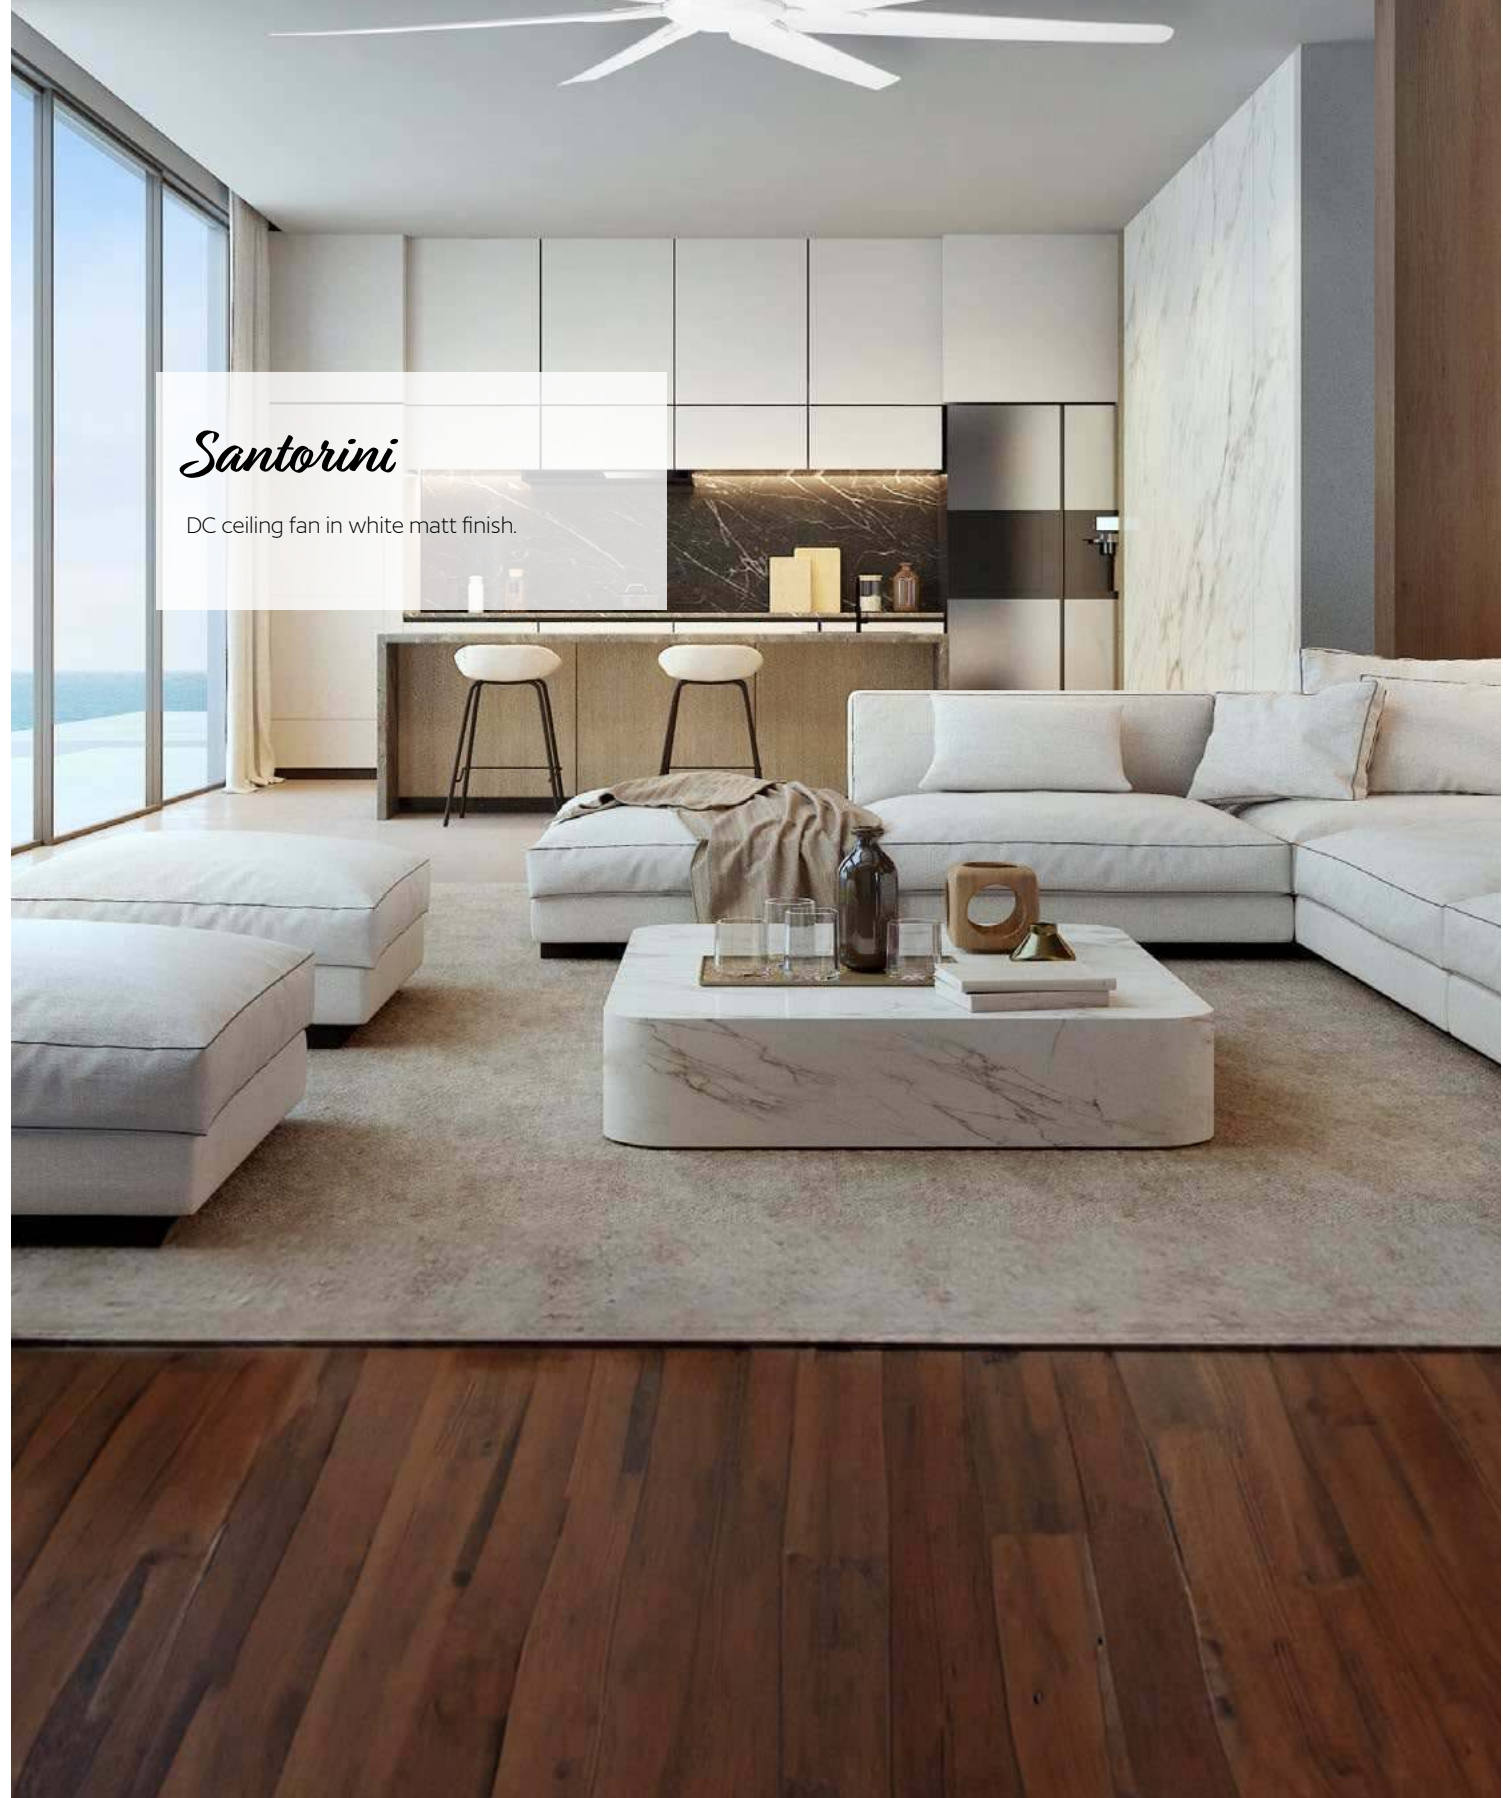

Santorini
DC ceiling fan in white matt finish.