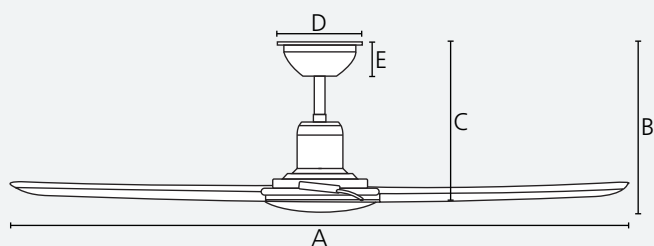

Dimensions

	mm	inches
A	1270	50.0
B	300	11.8
C	300	11.8
D	164	6.4
E	90	3.5

Airflow

Speed	RPM	m³/h
1	78	2,520
2	102	3,840
3	118	5,290
4	137	6,170
5	160	7,920
6	174	10,080

Optional accessories

Optional accessories	Compatible	Page
Angle Canopy	Yes	Page 125
Extension Rods	Yes	Page 126
Light Kit	No	N/A

Optional accessories

Optional accessories	Compatible	Page
Remote Control	Included	N/A
Smart Compatible	No	N/A
Wall Control	Yes	Page 122