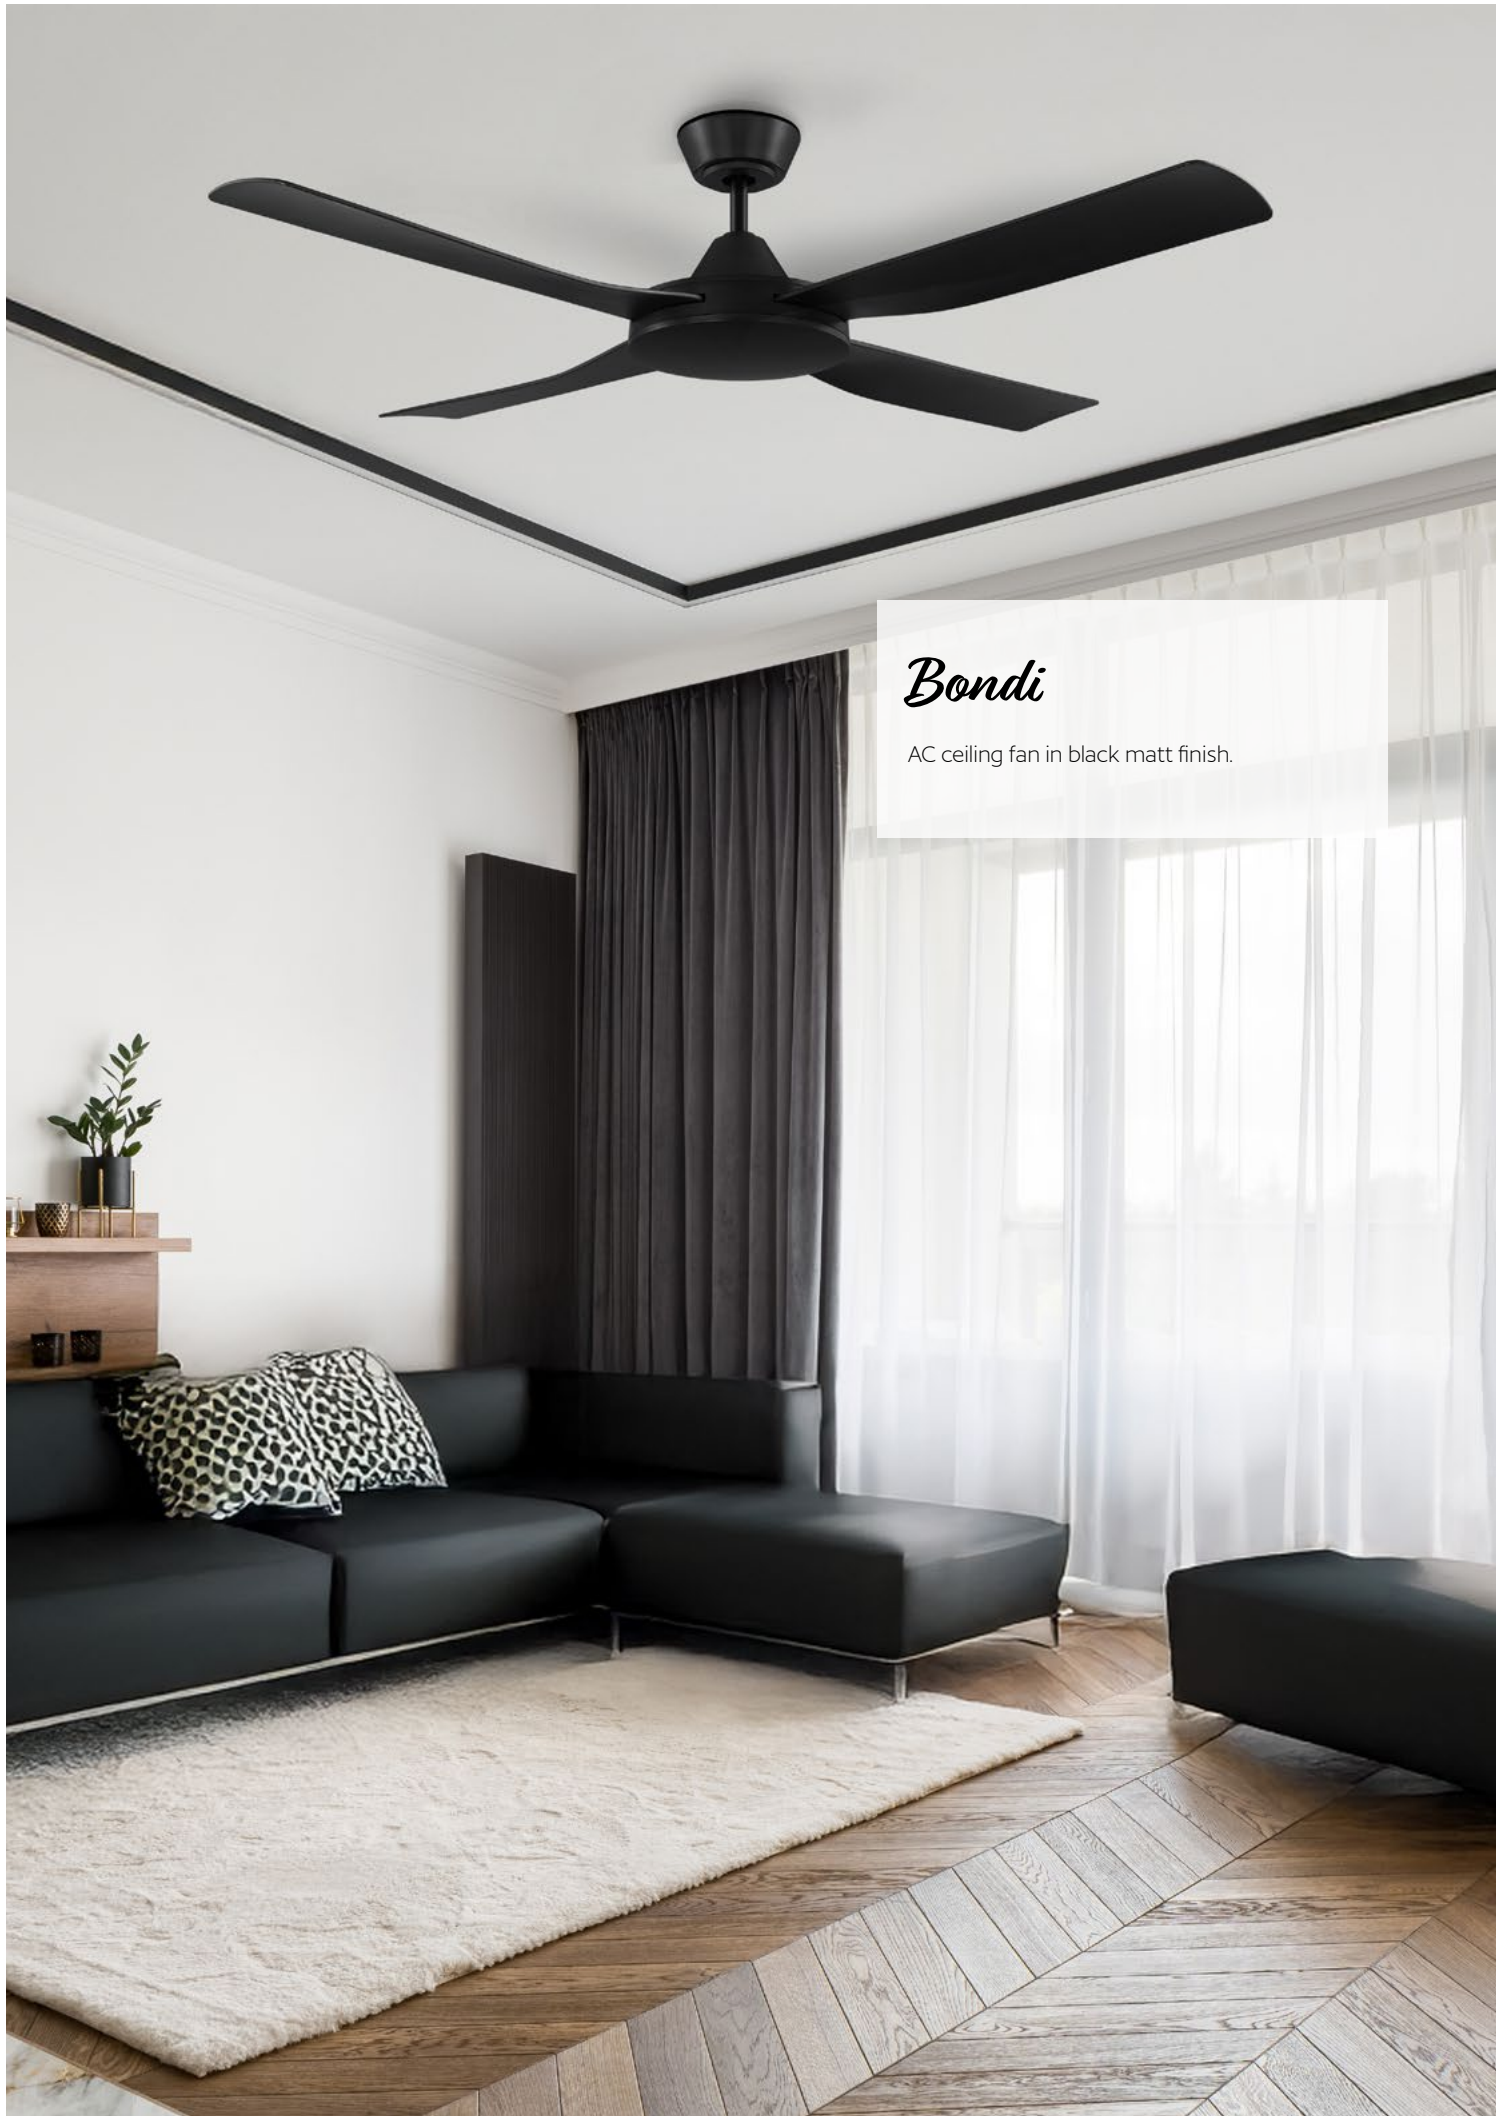

Bondi

AC ceiling fan in black matt finish.