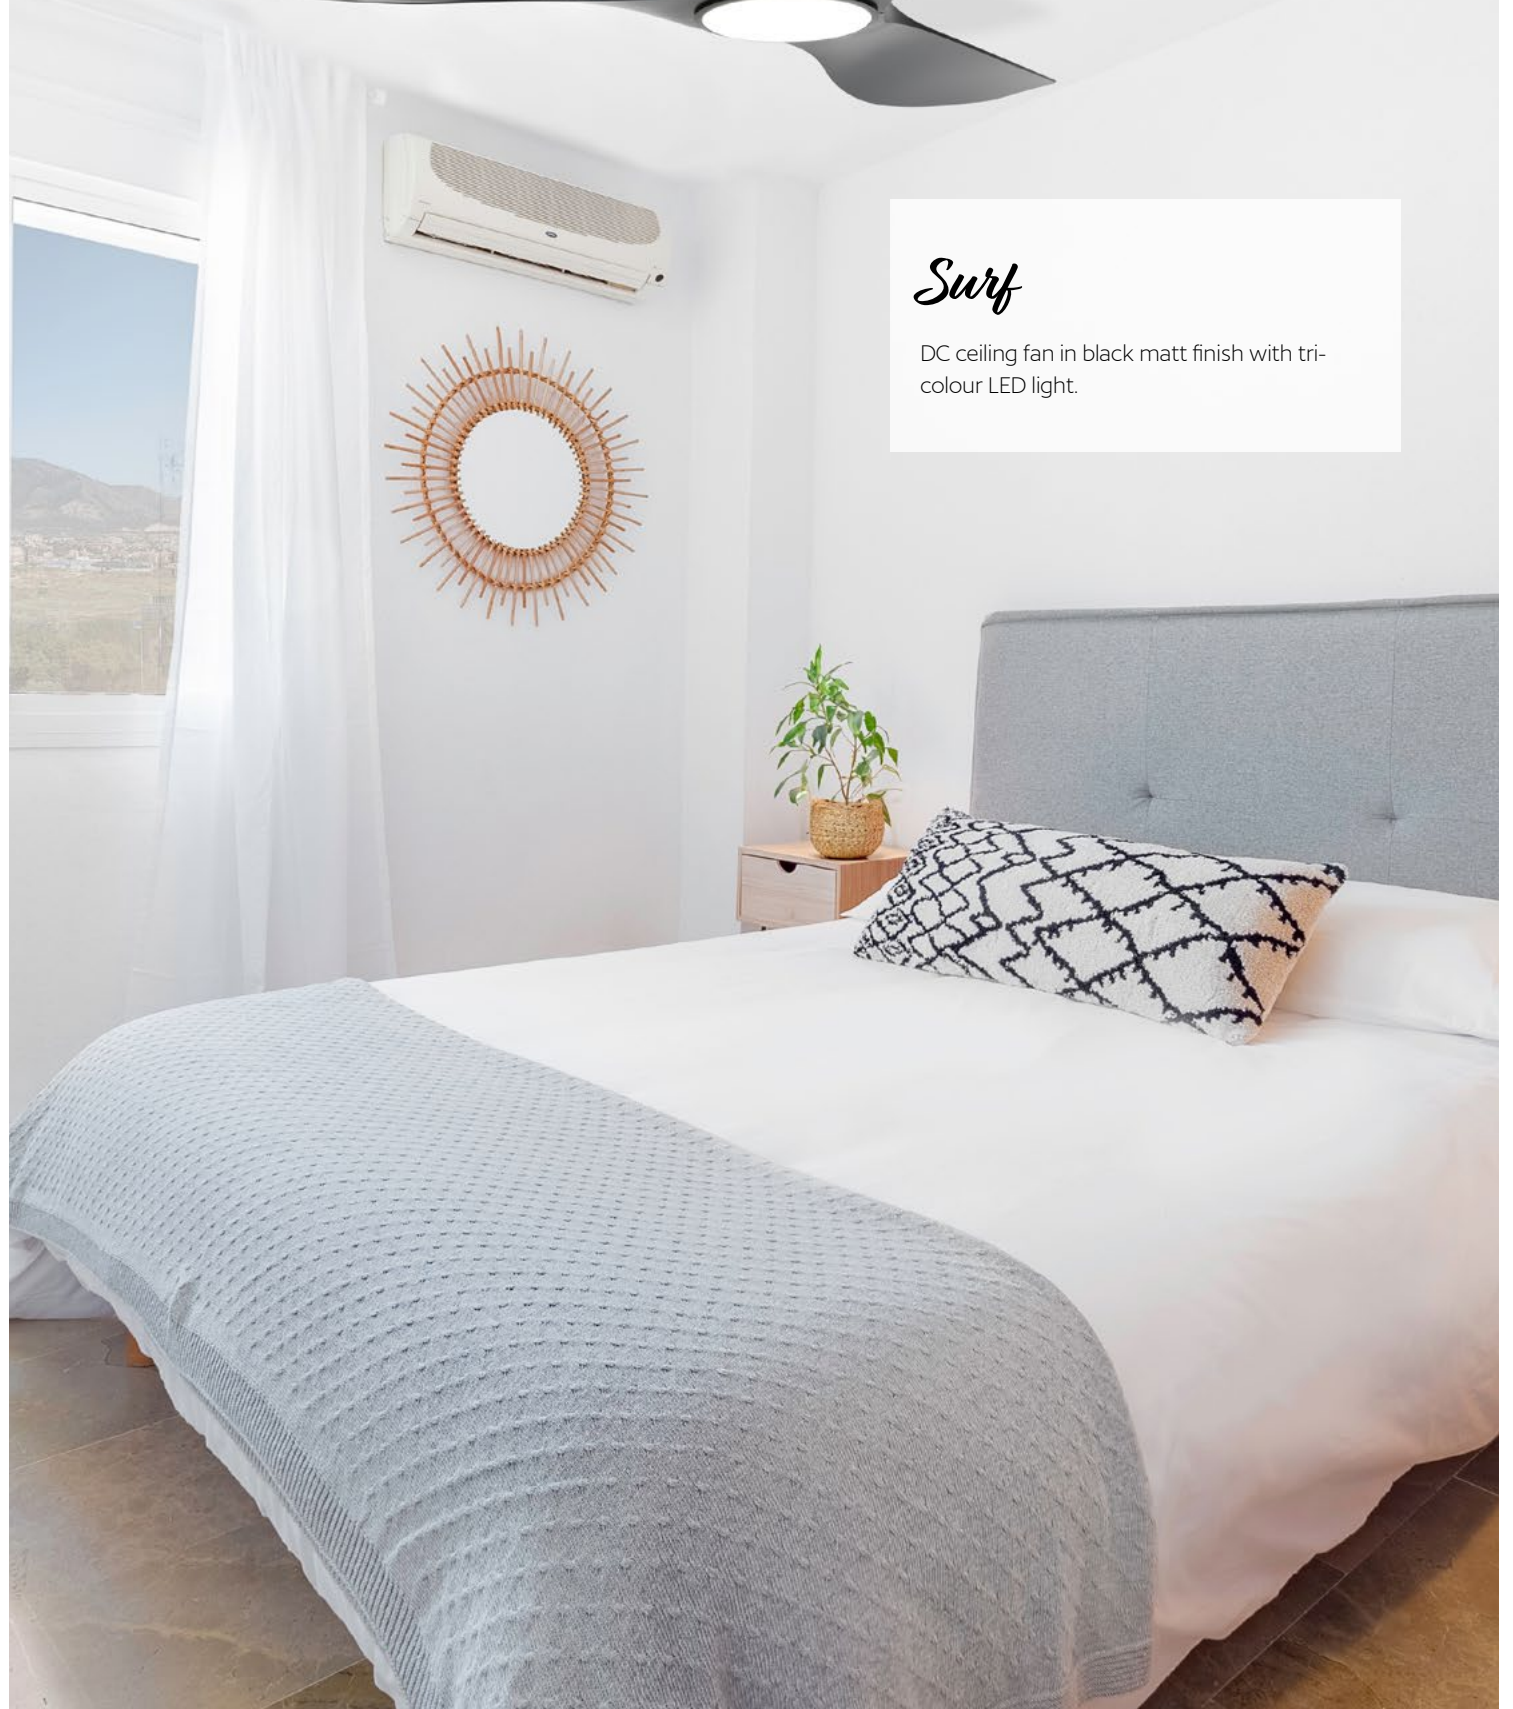

## *Surf*

DC ceiling fan in white matt and oak finish.