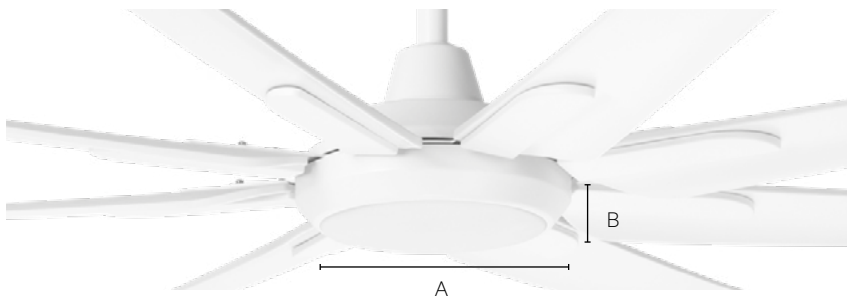

mm	inches
A	242	9.5
B	53	2.0

LED

20W

**TRI
COLOUR**

2200lm/
2400lm/
2300lm

Replacable
LED

Dimmable