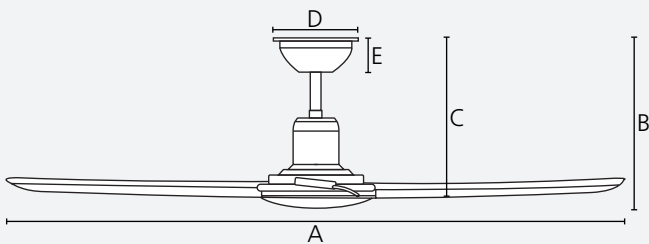

Dimensions

	mm	inches
A	1520	60.0
B	380	15.0
C	372	14.6
D	168	6.6
E	73	2.9

Airflow

Speed	RPM	m³/h
night mode	65	4,602
1	80	5,147
2	100	6,428
3	130	8,355
4	156	10,665
5	182	12,886

Optional accessories	Compatible	Page
Angle Canopy	Yes	Page 125
Extension Rods	Yes	Page 126
Light Kit	Yes	Page 116

	Compatible	Page
Remote Control	Included	N/A
Smart Compatible	No	N/A
Wall Control	Yes	Page 122