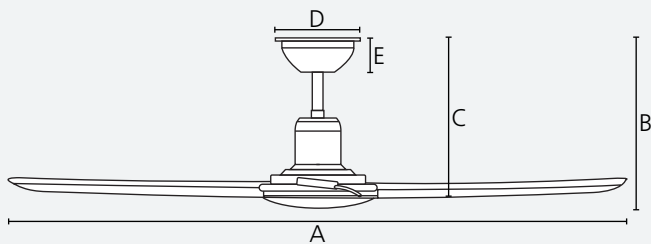

Dimensions

	mm	inches
A	1524	60.0
B	456	18.0
C	357	14.1
D	150	5.9
E	54	2.1

Airflow

Speed	RPM	m³/h
1	66	8594
2	86	12199
3	105	14452
4	125	16573
5	150	21760

Optional accessories

Optional accessories	Compatible	Page
Angle Canopy	No	N/A
Extension Rods	Yes	Page 126
Light Kit	Yes	Page 108

Optional accessories

Optional accessories	Compatible	Page
Remote Control	Included	N/A
Smart Compatible	Included	N/A
Wall Control	Yes	Page 122