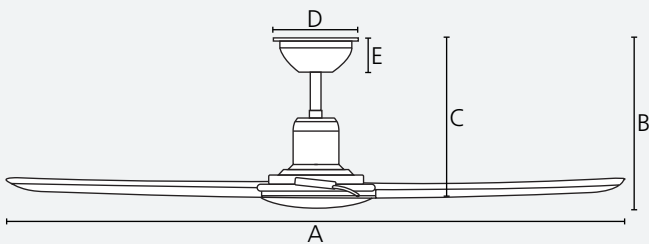

Dimensions

	mm	inches
A	2540	100.0
B	458	18.0
C	402	15.8
D	168	6.6
E	70	2.8

Airflow

Speed	RPM	m³/h
1	55	39,517
2	65	44,625
3	75	49,935
4	85	54,981
5	95	59,932

Optional accessories

Optional accessories	Compatible	Page
Angle Canopy	No	N/A
Extension Rods	Yes	Page 126
Light Kit	Yes	Page 108

Optional accessories

Optional accessories	Compatible	Page
Remote Control	Included	N/A
Smart Compatible	Included	N/A
Wall Control	Yes	Page 122