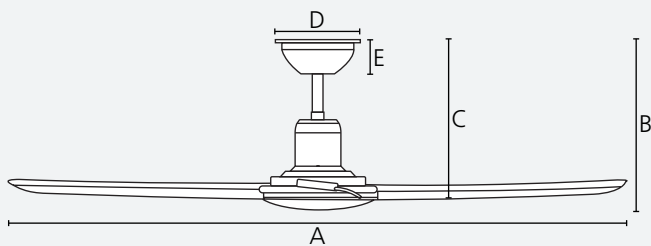

Dimensions

	mm	inches
A	1830	72.0
B	350	13.7
C	300	11.8
D	190	7.5
E	87	3.4

Airflow

Speed	RPM	m³/h
1	60	10,295
2	75	12,327
3	95	15,875
4	115	19,318
5	135	21,490
6	150	27,401

Optional accessories	Compatible	Page
Angle Canopy	Yes	Page 125
Extension Rods	Yes	Page 126
Light Kit	No	N/A

	Compatible	Page
Remote Control	Included	N/A
Smart Compatible	Included	N/A
Wall Control	Yes	Page 122

* Voids IP66 Rating