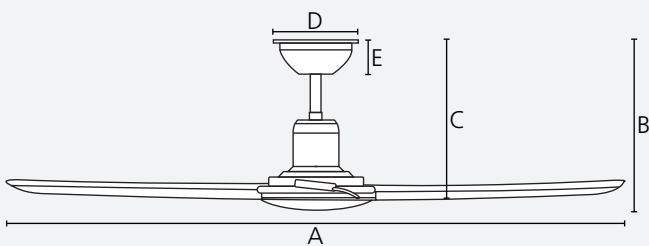

Dimensions

	mm	inches
A	2540	100.0
B	380	15.0
C	381	15.0
D	168	6.6
E	73	2.9

Airflow

Speed	RPM	m³/h
night mode	54	21,306
1	59	23,122
2	65	24,221
3	71	26,419
4	76	28,517
5	81	31,619

Optional accessories	Compatible	Page
Angle Canopy	Yes	Page 125
Extension Rods	Yes	Page 126
Light Kit	Yes	Page 116

	Compatible	Page
Remote Control	Included	N/A
Smart Compatible	No	N/A
Wall Control	Yes	Page 122