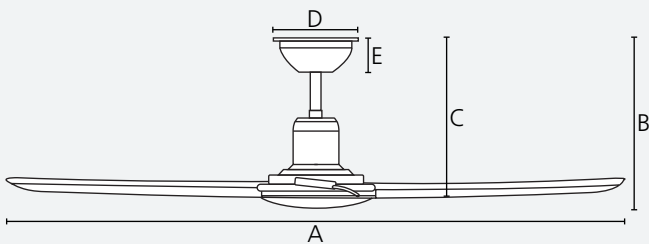

Dimensions

	mm	inches
A	1670	66.0
B	373	14.7
C	357	14.0
D	150	6.0
E	73	2.9

Airflow

Speed	RPM	m³/h
night mode	64	5,085
1	82	7,839
2	98	12,495
3	114	15,075
4	130	17,896
5	145	19,508

Optional accessories	Compatible	Page
Angle Canopy	Yes	Page 125
Extension Rods	Yes	Page 126
Light Kit	Yes	Page 98

	Compatible	Page
Remote Control	Included	N/A
Smart Compatible	Included	N/A
Wall Control	Yes	Page 122