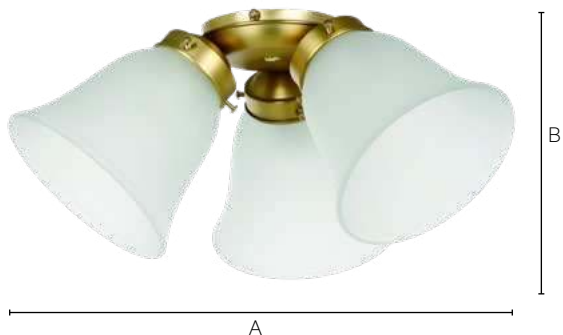

# WAIKIKI LIGHT KIT

**2**  
YEAR  
WARRANTY

**20518401**

steel, white matt  
glass, frosted

**20518409**

steel, antique bronze  
glass, frosted

	mm	inches
A	374	14.7
B	161	6.3

**20518411**