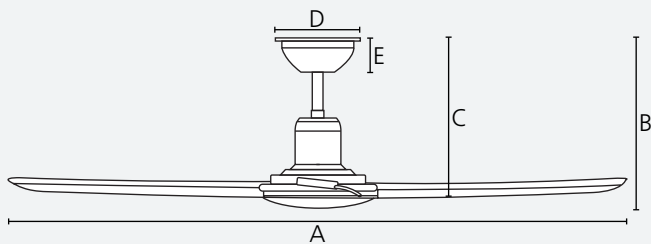

Dimensions

	mm	inches
A	1520	60.0
B	295	11.6
C	285	11.2
D	170	6.7
E	50	2.0

Airflow

Speed	RPM	m³/h
night mode	60	3,591
1	90	6,032
2	111	7,638
3	131	9,526
4	150	10,957
5	178	14,346

Optional accessories	Compatible	Page
Angle Canopy	Yes	Page 125
Extension Rods	Yes	Page 126
Light Kit	No	N/A

	Compatible	Page
Remote Control	Included	N/A
Smart Compatible	Yes	Page 124
Wall Control	Yes	Page 122