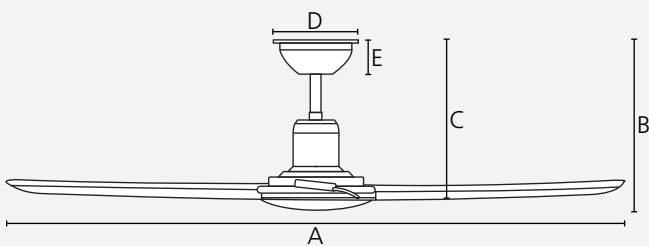

Dimensions

	mm	inches
A	2030	80.0
B	380	15.0
C	379	14.9
D	168	6.6
E	73	2.9

Airflow

Speed	RPM	m³/h
night mode	60	9,747
1	70	11,343
2	80	13,041
3	90	14,461
4	100	15,979
5	108	17,544

Optional accessories	Compatible	Page
Angle Canopy	Yes	Page 125
Extension Rods	Yes	Page 126
Light Kit	Yes	Page 116

	Compatible	Page
Remote Control	Included	N/A
Smart Compatible	No	N/A
Wall Control	Yes	Page 122