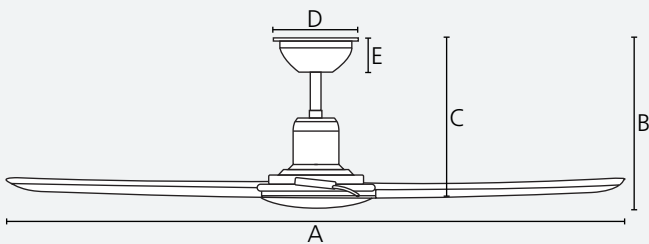

Dimensions

	mm	inches
A	1520	60.0
B	295	11.6
C	285	11.2
D	170	6.7
E	50	2.0

Airflow

Speed	RPM	m³/h
night mode	60	3,591
1	90	6,032
2	111	7,638
3	131	9,526
4	150	10,957
5	178	14,346

Optional accessories

Optional accessories	Compatible	Page
Angle Canopy	Yes	Page 125
Extension Rods	Yes	Page 126
Light Kit	No	N/A

Optional accessories

Optional accessories	Compatible	Page
Remote Control	Included	N/A
Smart Compatible	Yes	Page 124
Wall Control	Yes	Page 122