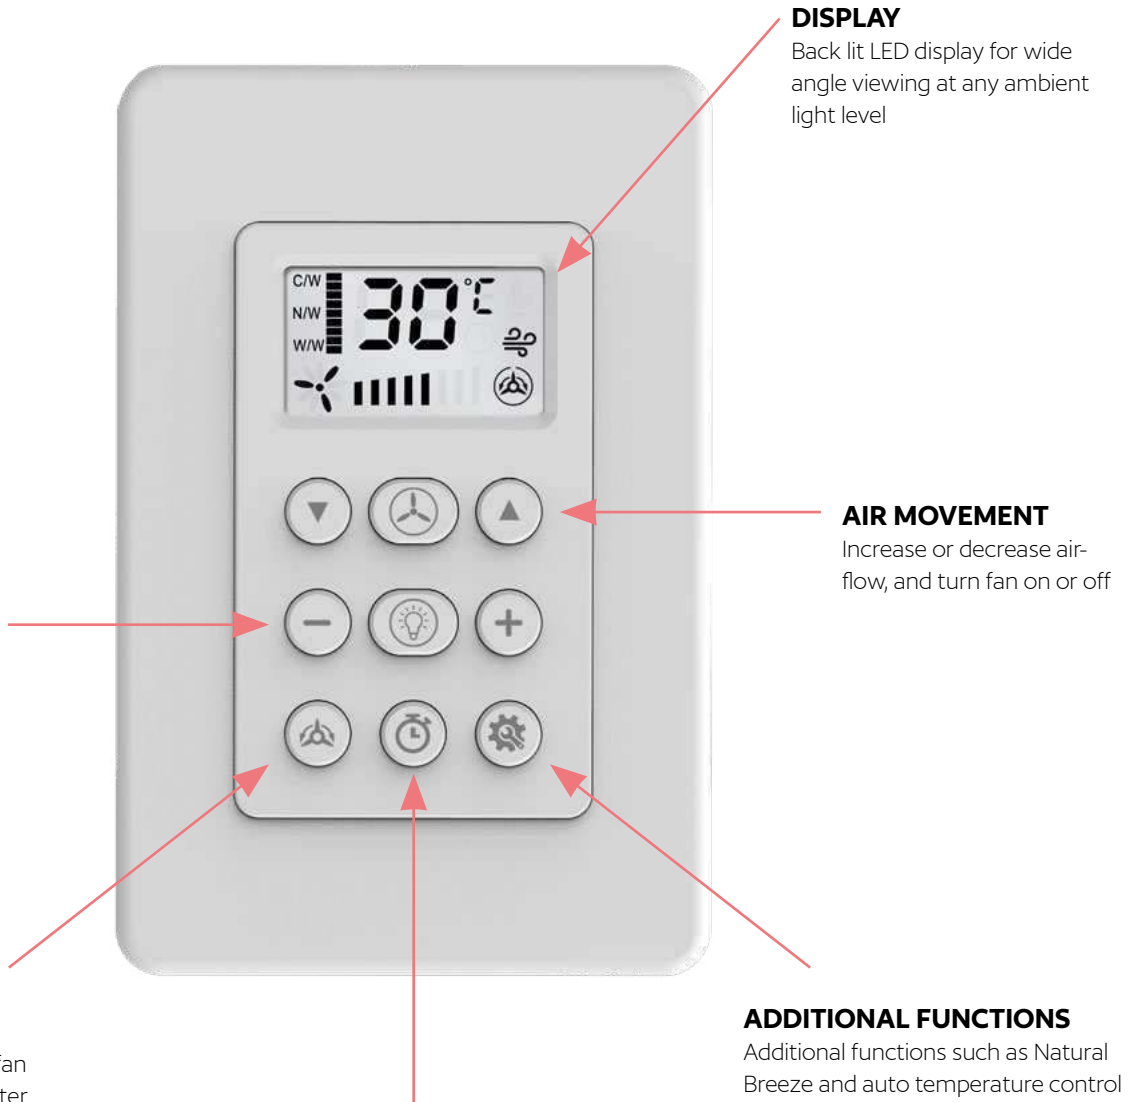

DC WALL CONTROL

1
YEAR
WARRANTY

207884

DC Wall Control V2
Suits current EGLO DC
ceiling fans
H 116, W 34, L 76

LIGHT

Switch your fan light on or off, and control light brightness (dimmable fan light models only)

FORWARD/ REVERSE

Change the direction of the fan according to summer or winter use

TIMER

Set a timer from 1H to 9H (actual timer settings dependent on specific fan model)

DISPLAY

Back lit LED display for wide angle viewing at any ambient light level

AIR MOVEMENT

Increase or decrease air-flow, and turn fan on or off

ADDITIONAL FUNCTIONS

Additional functions such as Natural Breeze and auto temperature control (actual additional functions dependent on specific fan model)

DC wall control compatible with current EGLO DC ceiling fans. Conveniently control the light and air movement of your ceiling fan from a mains powered wall control instead of remote.

240V
MAINS
POWERED

240V mains
powered

SUITS
STANDARD
WALL
PLATES

suits
standard plates

AUTO
SPEED
CONTROL

auto speed
control

SUITS
EGLO DC
FANS

suits EGLO DC
fans

TIMER

timer
function

NO
NEUTRAL
REQUIRED

no neutral
required