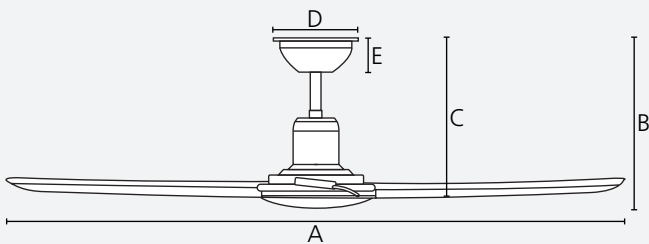

Dimensions

	mm	inches
A	1520	60.0
B	295	11.6
C	295	11.6
D	158	6.2
E	73	2.9

Airflow

Speed	RPM	m³/h
night mode	70	4,012
1	85	5,556
2	115	7,911
3	145	10,519
4	170	12,588
5	195	14,194

Optional accessories

Optional accessories	Compatible	Page
Angle Canopy	Yes	Page 125
Extension Rods	Yes	Page 126
Light Kit	No	N/A

Optional accessories

Optional accessories	Compatible	Page
Remote Control	Included	N/A
Smart Compatible	Yes	Page 124
Wall Control	Yes	Page 122