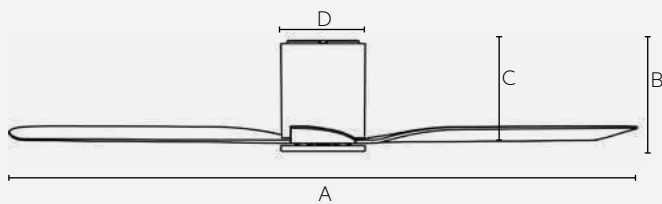

Dimensions

	mm	inches
A	1320	52.0
B	235	9.3
C	215	8.4
D	180	7.1

Airflow

Speed	RPM	m³/h
1	70	2,894
2	105	4,860
3	140	6,690
4	170	8,740
5	200	10,100
6	230	12,640

Optional accessories	Compatible	Page
Angle Canopy	No	N/A
Extension Rods	No	N/A
Light Kit	No	N/A

	Compatible	Page
Remote Control	Included	N/A
Smart Compatible	No	N/A
Wall Control	Yes	Page 122