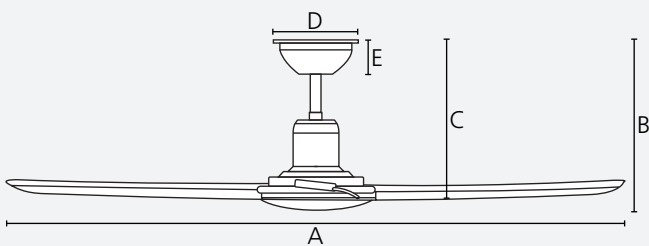

Dimensions

	mm	inches
A	1016	40.0
B	295	11.6
C	285	11.2
D	170	6.7
E	50	2.0

Airflow

Speed	RPM	m³/h
night mode	60	2,410
1	100	4,830
2	133	6,380
3	168	9,080
4	205	12,200
5	250	15,650

Optional accessories

Optional accessories	Compatible	Page
Angle Canopy	Yes	Page 125
Extension Rods	Yes	Page 126
Light Kit	No	N/A

Optional accessories

Optional accessories	Compatible	Page
Remote Control	Included	N/A
Smart Compatible	Yes	Page 124
Wall Control	Yes	Page 122