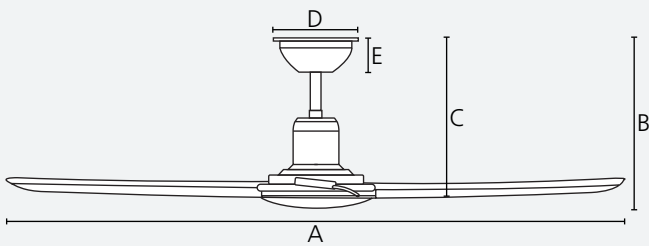

Dimensions

	mm	inches
A	1320	52.0
B	335	13.2
C	274	10.8
D	130	5.1
E	61	2.4

Airflow

Speed	RPM	m³/h
1	70	2,530
2	120	6,250
3	180	9,830

Optional accessories

Optional accessories	Compatible	Page
Angle Canopy	Yes	Page 125
Extension Rods	Yes	Page 126
Light Kit	Yes	Page 120

Optional accessories

Optional accessories	Compatible	Page
Remote Control	Yes	Page 123
Smart Compatible	No	N/A
Wall Control	Yes	Page 122