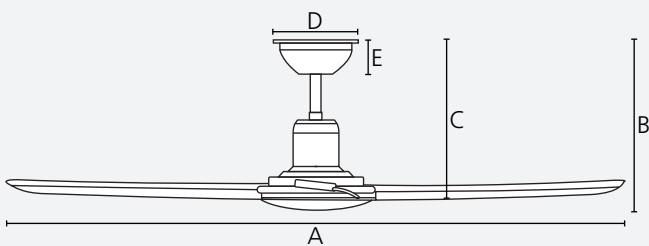

Dimensions

	mm	inches
A	2130	84.0
B	373	14.7
C	357	14.0
D	150	6.0
E	73	2.9

Airflow

Speed	RPM	m³/h
night mode	54	10,061
1	66	13,872
2	74	17,622
3	82	20,197
4	90	23,238
5	98	25,247

Optional accessories

Optional accessories	Compatible	Page
Angle Canopy	Yes	Page 125
Extension Rods	Yes	Page 126
Light Kit	Yes	Page 98

Optional accessories

Optional accessories	Compatible	Page
Remote Control	Included	N/A
Smart Compatible	Included	N/A
Wall Control	Yes	Page 122