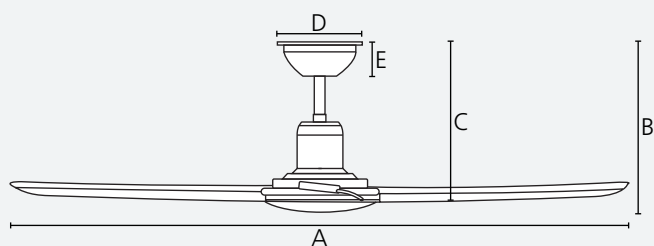

Dimensions

	mm	inches
A	1220	48.0
B	297	11.7
C	297	11.7
D	158	6.2
E	73	2.9

Airflow

Speed	RPM	m³/h
night mode	75	3,614
1	95	4,954
2	125	7,498
3	155	9,702
4	185	11,102
5	210	13,130

Optional accessories

Optional accessories	Compatible	Page
Angle Canopy	Yes	Page 125
Extension Rods	Yes	Page 126
Light Kit	No	N/A

Optional accessories

Optional accessories	Compatible	Page
Remote Control	Included	N/A
Smart Compatible	Yes	Page 124
Wall Control	Yes	Page 122