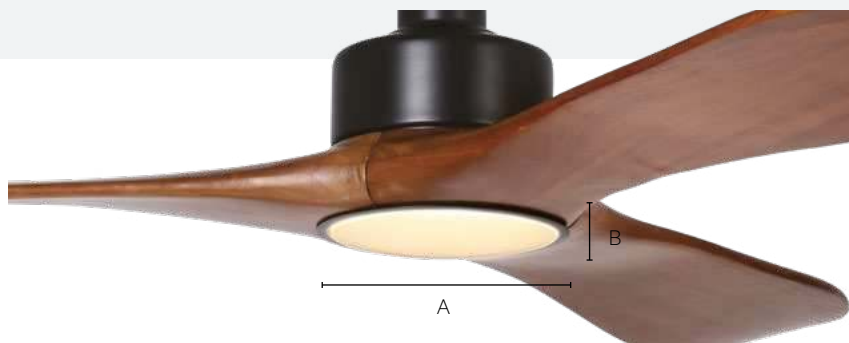

# CURRUMBIN LIGHT KIT

**5**  
YEAR  
WARRANTY

**20619501**

white matt

**20619502**

black matt

Dimensions

	mm	inches
A	195	7.7
B	55	2.2