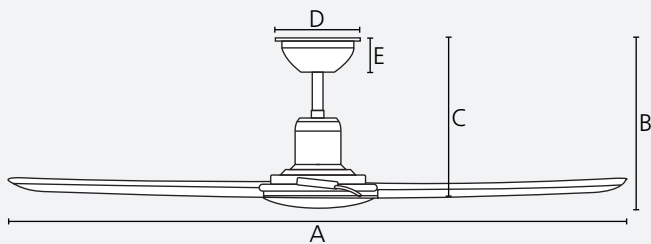

Dimensions

	mm	inches
A	1520	60.0
B	307	12.1
C	300	11.8
D	150	5.9
E	73	2.9

Airflow

Speed	RPM	m³/h
night mode	67	4,658
1	100	7,128
2	124	9,047
3	142	11,164
4	173	12,844
5	200	16,412

Optional accessories

Optional accessories	Compatible	Page
Angle Canopy	Yes	Page 125
Extension Rods	Yes	Page 126
Light Kit	No	N/A

Optional accessories

Optional accessories	Compatible	Page
Remote Control	Included	N/A
Smart Enabled	Included	N/A
Wall Control	Included	N/A