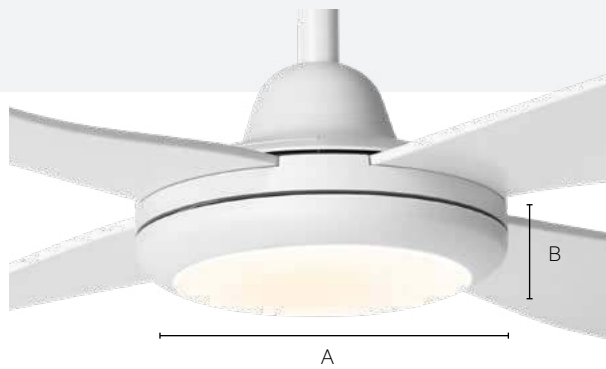

mm	inches
A	195	7.7
B	55	2.2

LED

24W

**TRI
COLOUR**

1900lm/
2100lm/
2000lm

dimnable