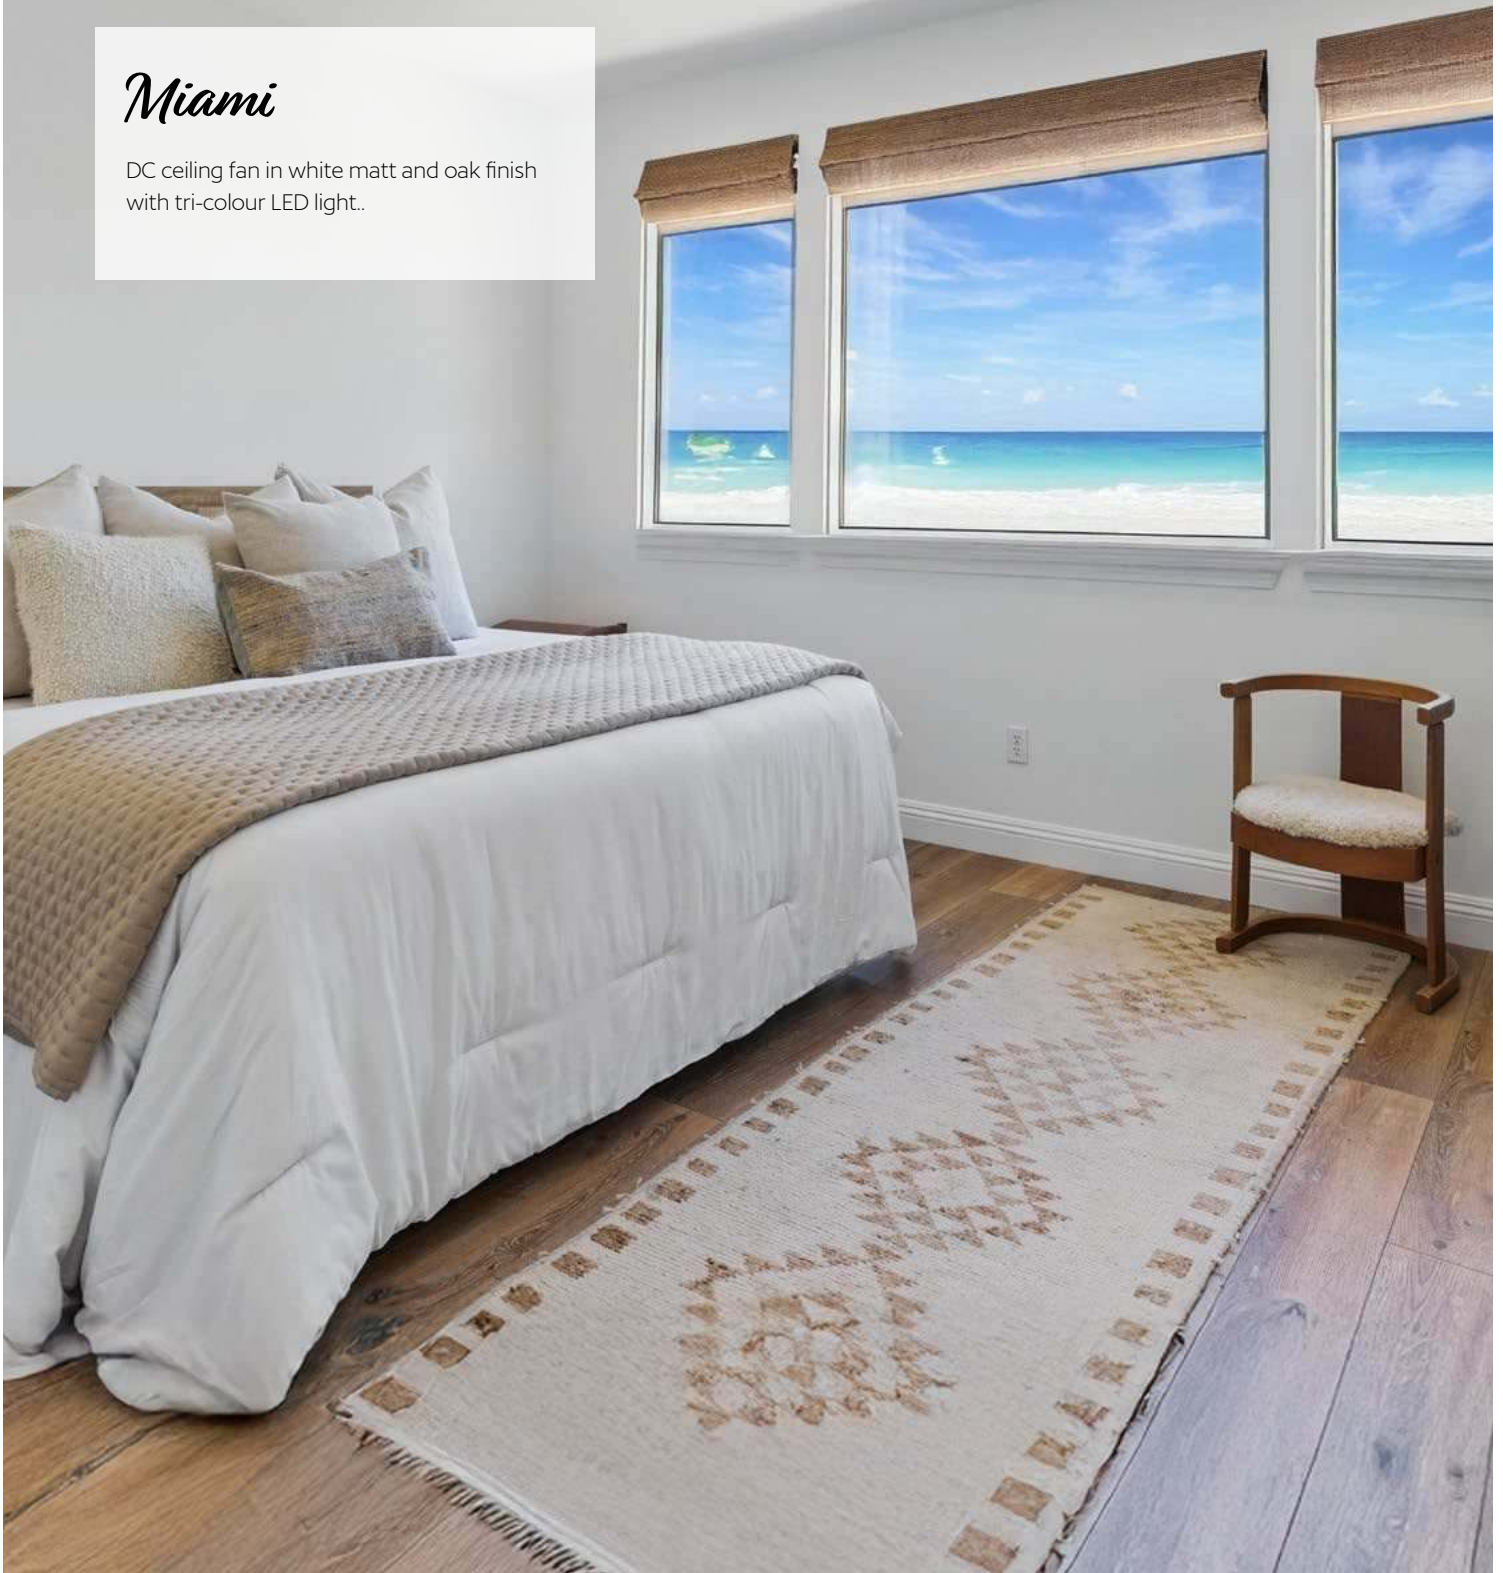

Miami

DC ceiling fan in white matt and oak finish with tri-colour LED light..