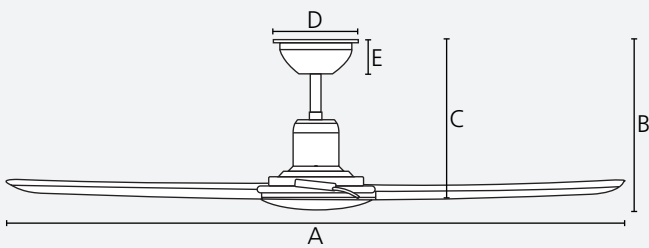

Dimensions

	mm	inches
A	1320	52.0
B	350	13.7
C	300	11.8
D	190	7.5
E	87	3.4

Airflow

Speed	RPM	m³/h
1	60	4,259
2	80	5,225
3	120	7,780
4	155	9,538
5	190	11,938
6	220	15,320

Optional accessories	Compatible	Page
Angle Canopy	Yes	Page 125
Extension Rods	Yes	Page 126
Light Kit	No	N/A

	Compatible	Page
Remote Control	Included	N/A
Smart Compatible	Included	N/A
Wall Control	Yes	Page 122

* Voids IP66 Rating