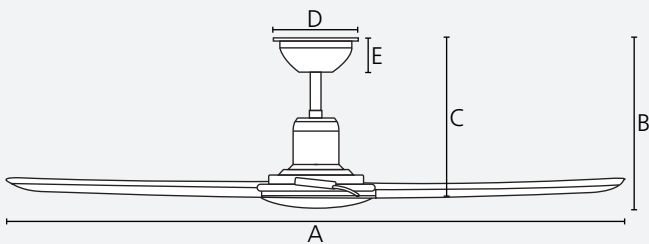

Dimensions

	mm	inches
A	3050	120.0
B	458	18.0
C	402	15.8
D	168	6.6
E	70	2.8

Airflow

Speed	RPM	m³/h
1	49	47,420
2	56	53,550
3	62	59,922
4	67	65,976
5	78	71,917

Optional accessories

Optional accessories	Compatible	Page
Angle Canopy	No	N/A
Extension Rods	Yes	Page 126
Light Kit	Yes	Page 108

Optional accessories

Optional accessories	Compatible	Page
Remote Control	Included	N/A
Smart Compatible	Included	N/A
Wall Control	Yes	Page 122