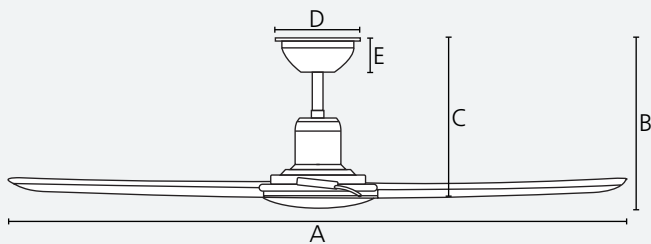

Dimensions

	mm	inches
A	1220	48.0
B	323	12.7
C	300	11.8
D	158	6.2
E	73	2.9

Airflow

Speed	RPM	m³/h
1	55	3,062
2	90	5,010
3	125	6,960
4	165	9,187
5	200	11,135
High Speed	235	13,085

Optional accessories

Optional accessories	Compatible	Page
Angle Canopy	Yes	Page 125
Extension Rods	Yes	Page 126
Light Kit	Yes	Page 18

Optional accessories

Optional accessories	Compatible	Page
Remote Control	Yes	Page 123
Smart Compatible	Included	N/A
Wall Control	Included	N/A