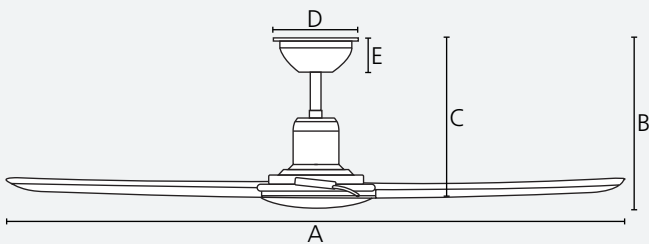

Dimensions

	mm	inches
A	1320	52.0
B	295	11.6
C	285	11.2
D	170	6.7
E	50	2.0

Airflow

Speed	RPM	m³/h
night mode	60	3,243
1	101	5,794
2	121	7,420
3	141	9,262
4	160	10,847
5	190	13,280

Optional accessories	Compatible	Page
Angle Canopy	Yes	Page 125
Extension Rods	Yes	Page 126
Light Kit	No	N/A

	Compatible	Page
Remote Control	Included	N/A
Smart Compatible	Yes	Page 124
Wall Control	Yes	Page 122