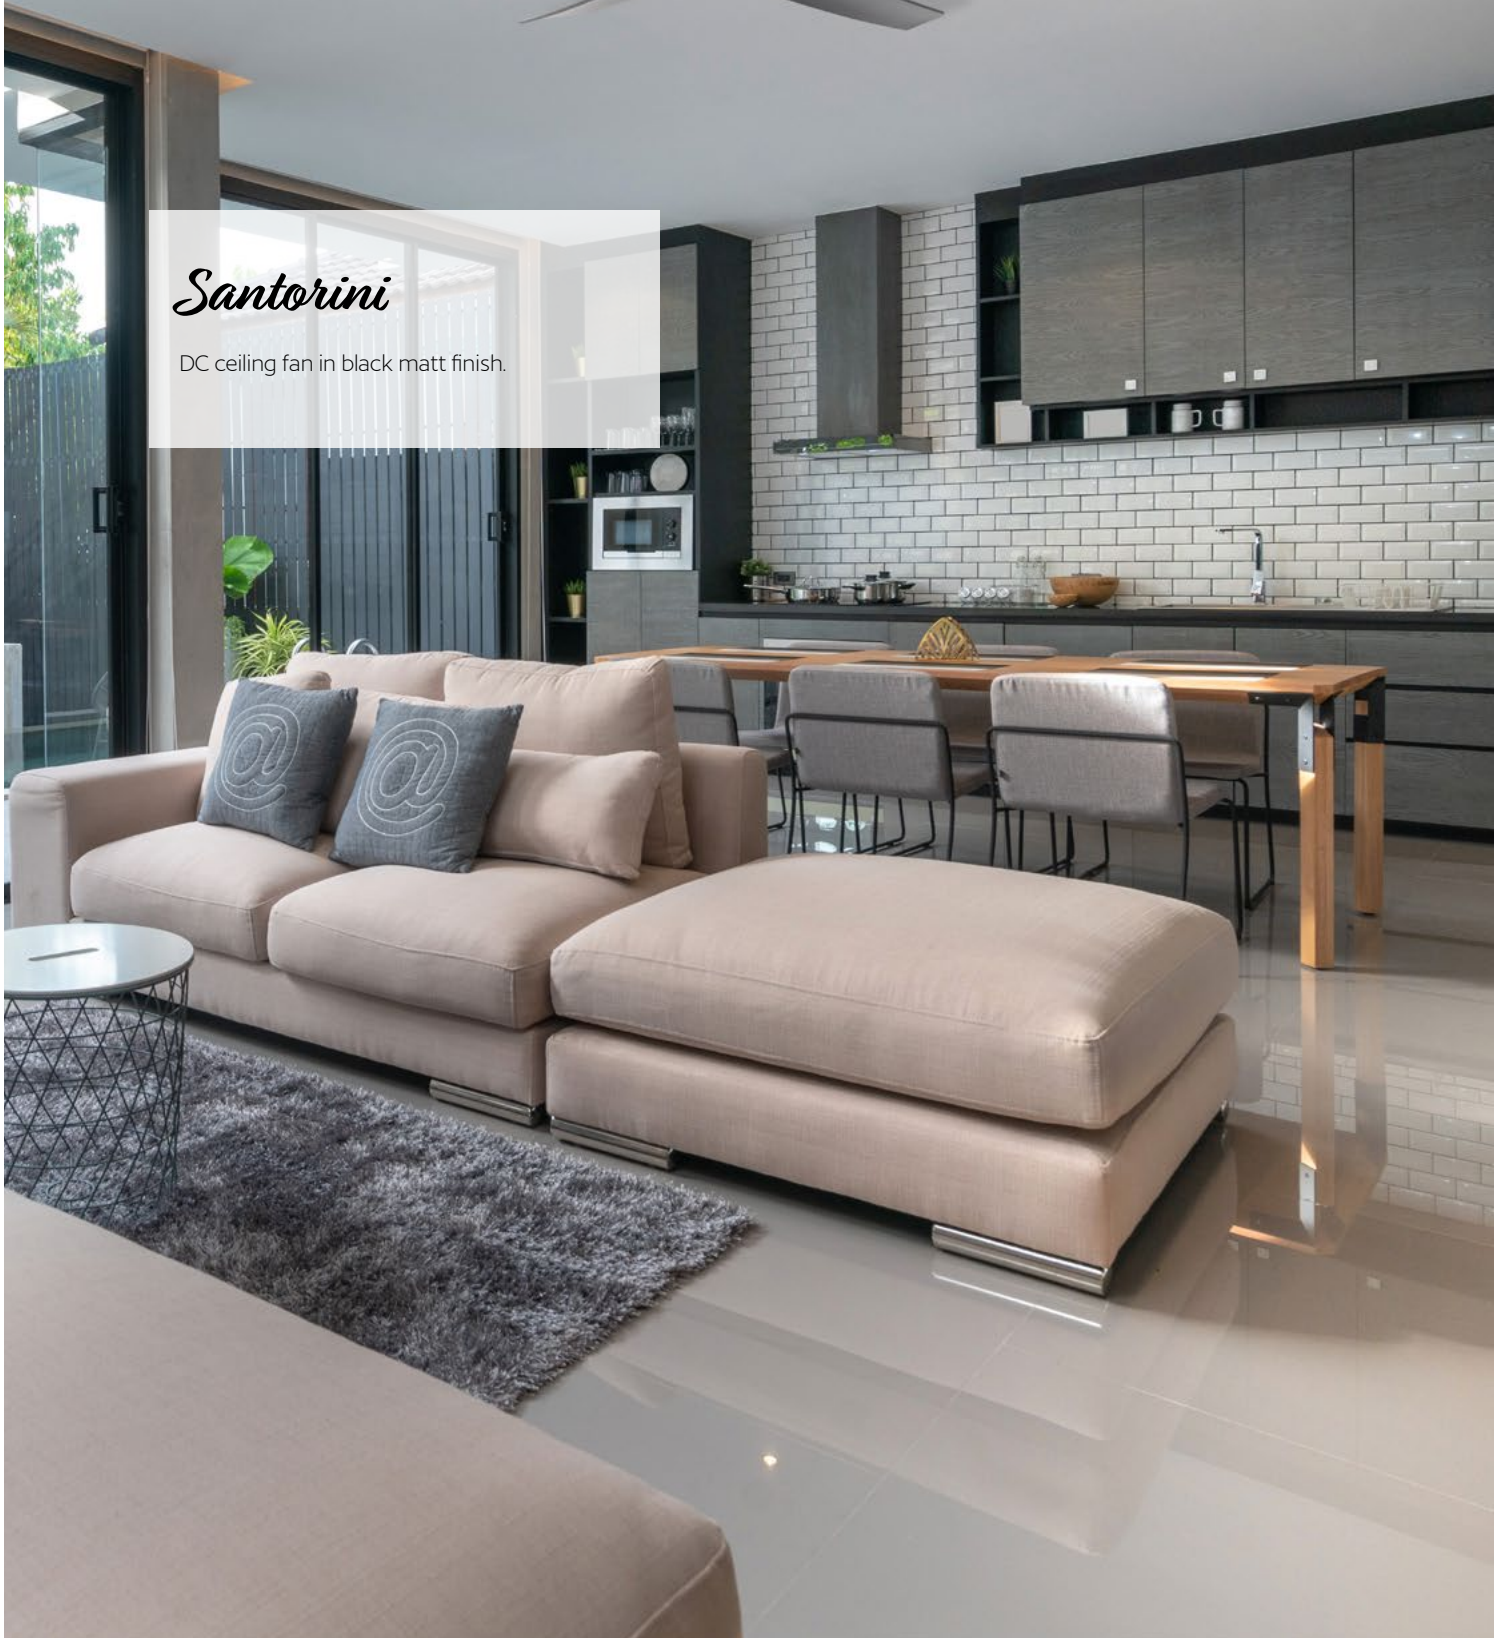

Santorini

DC ceiling fan in black matt finish.