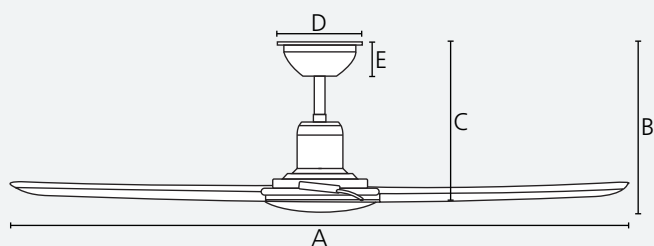

Dimensions

	mm	inches
A	1830	72.0
B	350	13.7
C	300	11.8
D	190	7.5
E	87	3.4

Airflow

Speed	RPM	m³/h
1	60	10,295
2	75	12,327
3	95	15,875
4	115	19,318
5	135	21,490
6	150	27,401

Optional accessories	Compatible	Page
Angle Canopy	Yes	Page 125
Extension Rods	Yes	Page 126
Light Kit	No	N/A

	Compatible	Page
Remote Control	Included	N/A
Smart Compatible	Included	N/A
Wall Control	Yes	Page 122