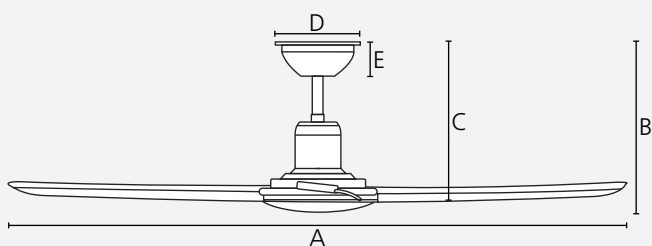

Dimensions

	mm	inches
A	1320	52.0
B	350	13.7
C	300	11.8
D	190	7.5
E	87	3.4

Airflow

Speed	RPM	m³/h
1	60	4,259
2	80	5,225
3	120	7,780
4	155	9,538
5	190	11,938
6	220	15,320

Optional accessories	Compatible	Page
Angle Canopy	Yes	Page 125
Extension Rods	Yes	Page 126
Light Kit	No	N/A

	Compatible	Page
Remote Control	Included	N/A
Smart Compatible	Included	N/A
Wall Control	Yes	Page 122