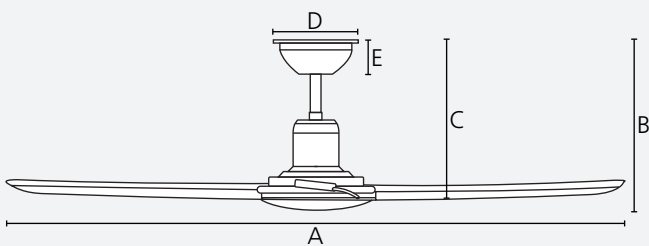

Dimensions

	mm	inches
A	1320	52.0
B	295	11.6
C	295	11.6
D	158	6.2
E	73	2.9

Airflow

Speed	RPM	m³/h
night mode	75	3,746
1	90	5,038
2	125	7,730
3	155	9,702
4	185	11,323
5	205	13,743

Optional accessories	Compatible	Page
Angle Canopy	Yes	Page 125
Extension Rods	Yes	Page 126
Light Kit	No	N/A

	Compatible	Page
Remote Control	Included	N/A
Smart Compatible	Yes	Page 124
Wall Control	Yes	Page 122