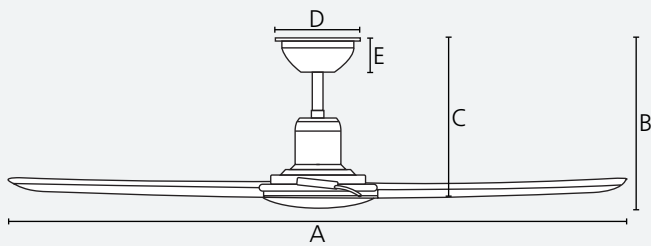

Dimensions

	mm	inches
A	2032	80.0
B	413	16.3
C	357	14.1
D	150	5.9
E	54	2.1

Airflow

Speed	RPM	m³/h
1	66	16,848
2	75	19,364
3	85	21,766
4	95	26,838
5	100	30,530

Optional accessories	Compatible	Page
Angle Canopy	No	N/A
Extension Rods	Yes	Page 126
Light Kit	Yes	Page

	Compatible	Page
Remote Control	Included	N/A
Smart Compatible	Included	N/A
Wall Control	Yes	Page 122