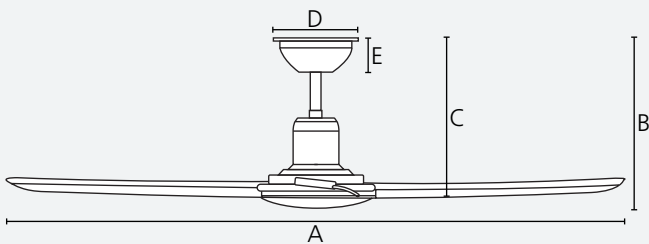

Dimensions

	mm	inches
A	1320	52.0
B	323	12.7
C	300	11.8
D	158	6.2
E	73	2.9

Airflow

Speed	RPM	m³/h
1	50	3,198
2	80	5,116
3	115	7,355
4	145	9,273
5	180	11,511
High Speed	220	14,069

Optional accessories

Optional accessories	Compatible	Page
Angle Canopy	Yes	Page 125
Extension Rods	Yes	Page 126
Light Kit	Yes	Page 18

Optional accessories

Optional accessories	Compatible	Page
Remote Control	Yes	Page 123
Smart Compatible	Included	N/A
Wall Control	Included	N/A