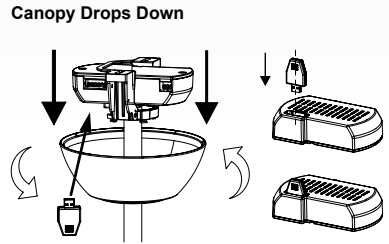

Convert your Skyfan DC into a smart fan with FanLink.

With a few taps, Fanlink turns your Skyfan on, adjusts the speed or switches it off, all from your mobile phone.

Tap to cycle through normal, eco or sleep modes. Work smarter with the timer and schedule functions to suit your lifestyle. Control speeds and switch between Summer and Winter rotation from the palm of your hand.

For Skyfans with LED lights, the PIXIE App adjusts brightness and colour too.

Simply remove the canopy cover to insert the module, then power on the Skyfan to activate pairing mode and begin connecting to the free PIXIE App.

Canopy Drops Down

Rotate Clockwise to release