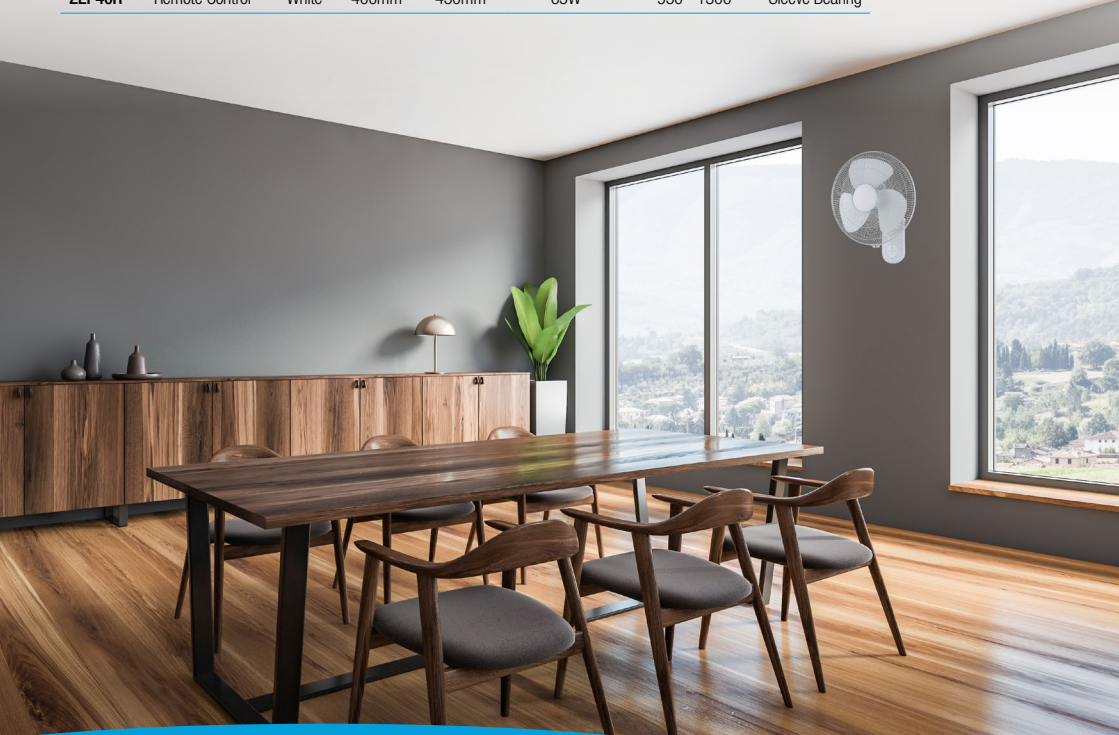

Model	Control	Colour	Fan Size	Grille Size	Motor Wattage	Speed L-H (RPM)	Ball Bearing
ZEP40PC	Pull Cord	White	400mm	450mm	65W	950 - 1300	Sleeve Bearing
ZEP40R	Remote Control	White	400mm	450mm	65W	950 - 1300	Sleeve Bearing