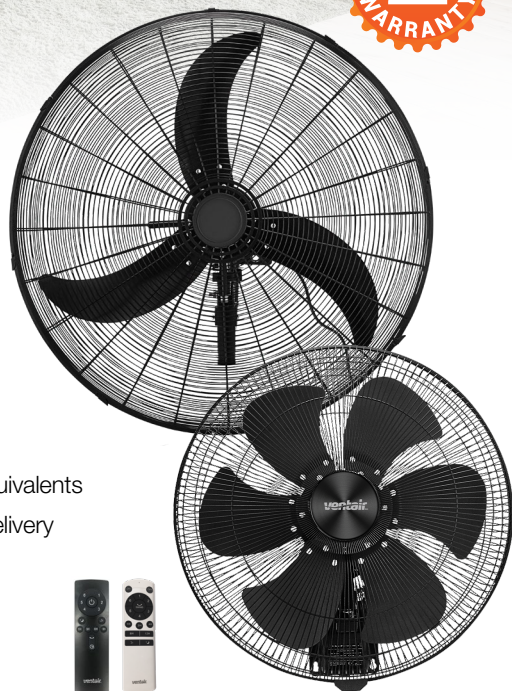

WALL DC

HEAVY DUTY DC

WALL FAN

450 & 750mm

- Energy efficient brushless DC motor technology
- Uses up to 70% less power than traditional AC equivalents
- Unique three or six blade design for powerful air delivery and lower noise levels
- Tilt adjustable head with oscillating swing feature
- Six speed remote control with timer option
- Able to pair multiple fans to one remote control