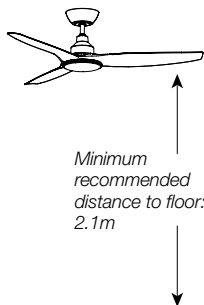

Hints:

1. Use the Reversible mode to aid heat circulation in colder months.
2. DC fans have low motor noise which makes them an ideal choice for bedrooms.
3. Running a ceiling fan on low speed generates gentle circulation to keep air feeling fresher.