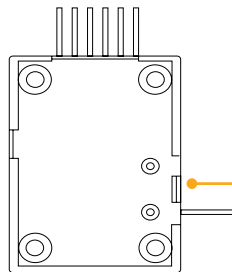

FLEX MECH

DC FAN WALL CONTROL WITH CLASSIC 3 SPEED MECHANISM AND SWITCH, COMPATIBLE WITH MOST STANDARD SWITCH PLATES

- No neutral connection required
- Switch plate comes pre-wired for speedy installation
- With and without light options
- Module can be wired into any 3 speed, AC rotary fan mechanism
- Compact module, designed to fit into a standard wall box

COMPATIBLE WITH:

- SKYFAN DC
- ALASKA DC
- GLACIER DC
- DC3 CEILING FAN

Without Light Model