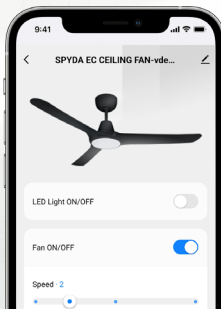

App Control: Included

Smart phone compatible, with in-built WiFi App control

Tuya Smart

Smart Life

Remote Control: Included

6 YEAR WARRANTY

1250MM

1400MM

TWO COLOUR OPTIONS

TWO SIZES

WITH & WITHOUT LED LIGHT

Compatible with Google Home and Alexa.

Energy efficient EC (electronically commutated) motor with inbuilt Smart App control

SPYDA ³ BLADE

THE CEILING FAN REVOLUTION