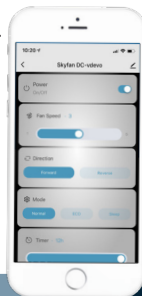

FLEX MECH

See page 12 - 13

App Control

Android and IOS App control option compatible with Google Home and Alexa.

Model SKYAPPCM

Extension Rods

Extension rods with wiring loom available for high ceilings

Model SKYEXTR60WH/BL - 600mm