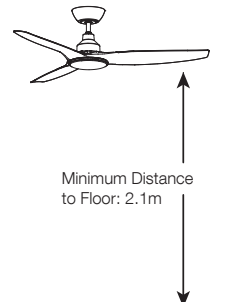

CEILING HEIGHT

Ventair fans are designed to suit ceiling heights of 2.45m - 3.05m. (ie, blade clearance of 2.1m - 2.7m from floor).

A range of extension rods and joiner kits are available for ceiling heights above 3.05m.