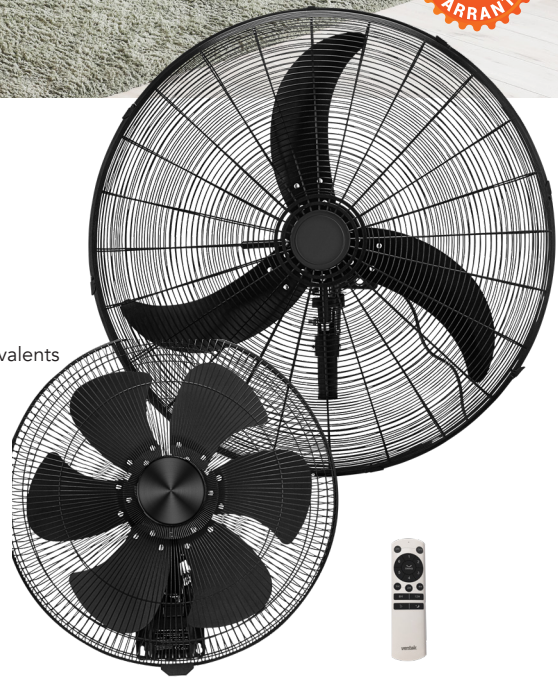

Model	Control	Colour	Fan Size	Grille Size	Motor Wattage	Speed H/M/L (RPM)	Ball Bearing
WAL45-DC	Remote Control	Black	450mm	510mm	90w	500/700/900/1100/1300/1400	Ball Bearing
WAL75-DC	Remote Control	Black	750mm	815mm	130w	600/700/800/900/1000/1035	Ball Bearing