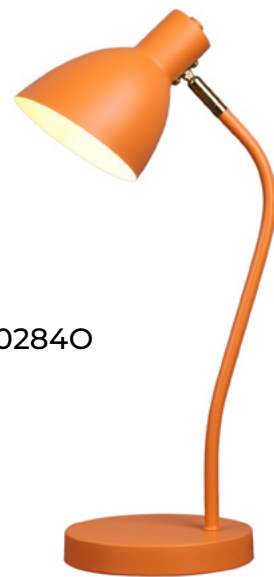

LL-10-0314

Isolde Table Lamp

SKU	Colour	Max Wattage	Dimension (cm)
LL-10-0314	Brass	GU10, LED 1 x 7W	23 x 12 x 45

**Bulb is not included*

LL-10-0313

**Bulb is not included*

Isolde Floor Lamp

SKU	Colour	Max Wattage	Dimension (cm)
LL-10-0313	Brass	GU10, LED 1 x 7W	36 x 22 x 155

LL-14-0284B

LL-14-0284B

LL-14-0284O

Eloise Touch Tabel Lamp

SKU	Colour	Max Wattage	Dimension (cm)
LL-14-0284B	Black	E14, 1 x 40W	20 x 16 x 46
LL-14-0284O	Orange	E14, 1 x 40W	20 x 16 x 46

LL-27-0290

Eleanor Floor Lamp