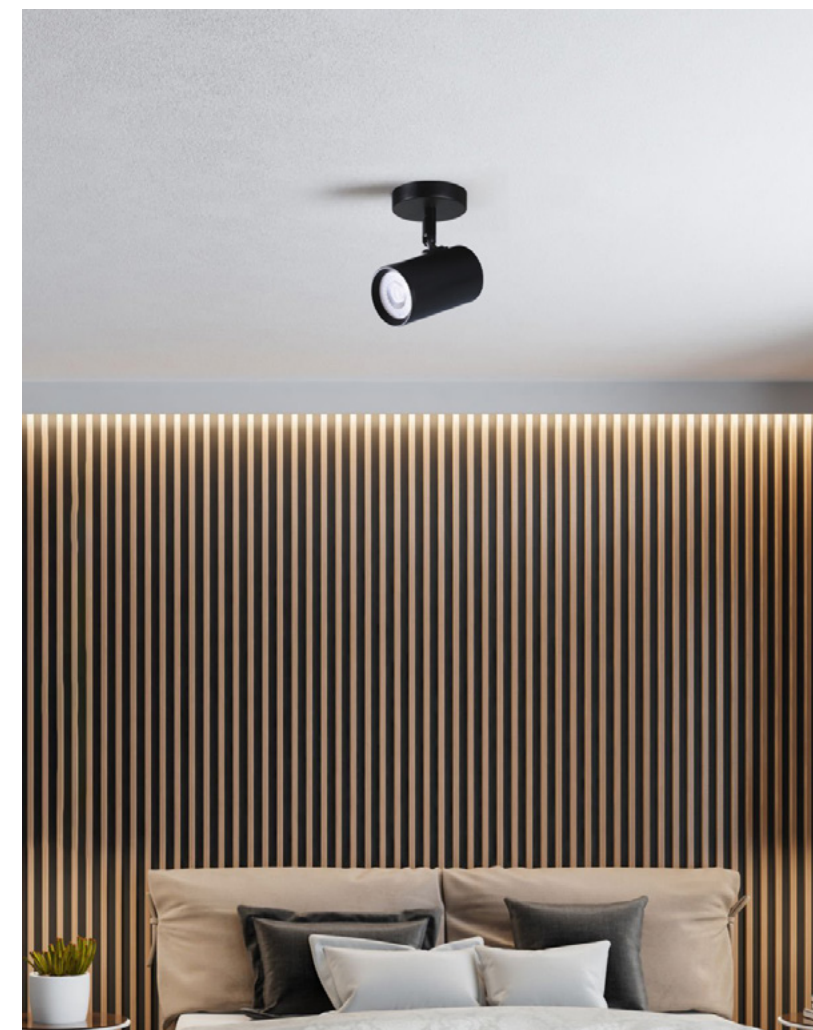

Colleen 5 Light Adjustable Spotlight Pendant

SKU	Colour	Max Wattage	Dimension (cm)	Cable (cm)
LL002SL009	Matt Black	GU10, LED 5 x 5W	150 x 10 x 15	150

Brianna 1 Light Spot Light

SKU	Colour	Max Wattage	Dimension (cm)
LL002SL004W	Matt White	GU10, LED 1 x 5W	10 x 10 x 16
LL002SL004B	Matt Black	GU10, LED 1 x 5W	10 x 10 x 16

*Bulb is not included

Brianna 2 Light Spot Light

SKU	Colour	Max Wattage	Dimension (cm)
LL002SL005W	Matt White	GU10, LED 2 x 5W	30 x 8 x 16
LL002SL005B	Matt Black	GU10, LED 2 x 5W	30 x 8 x 16

*Bulb is not included