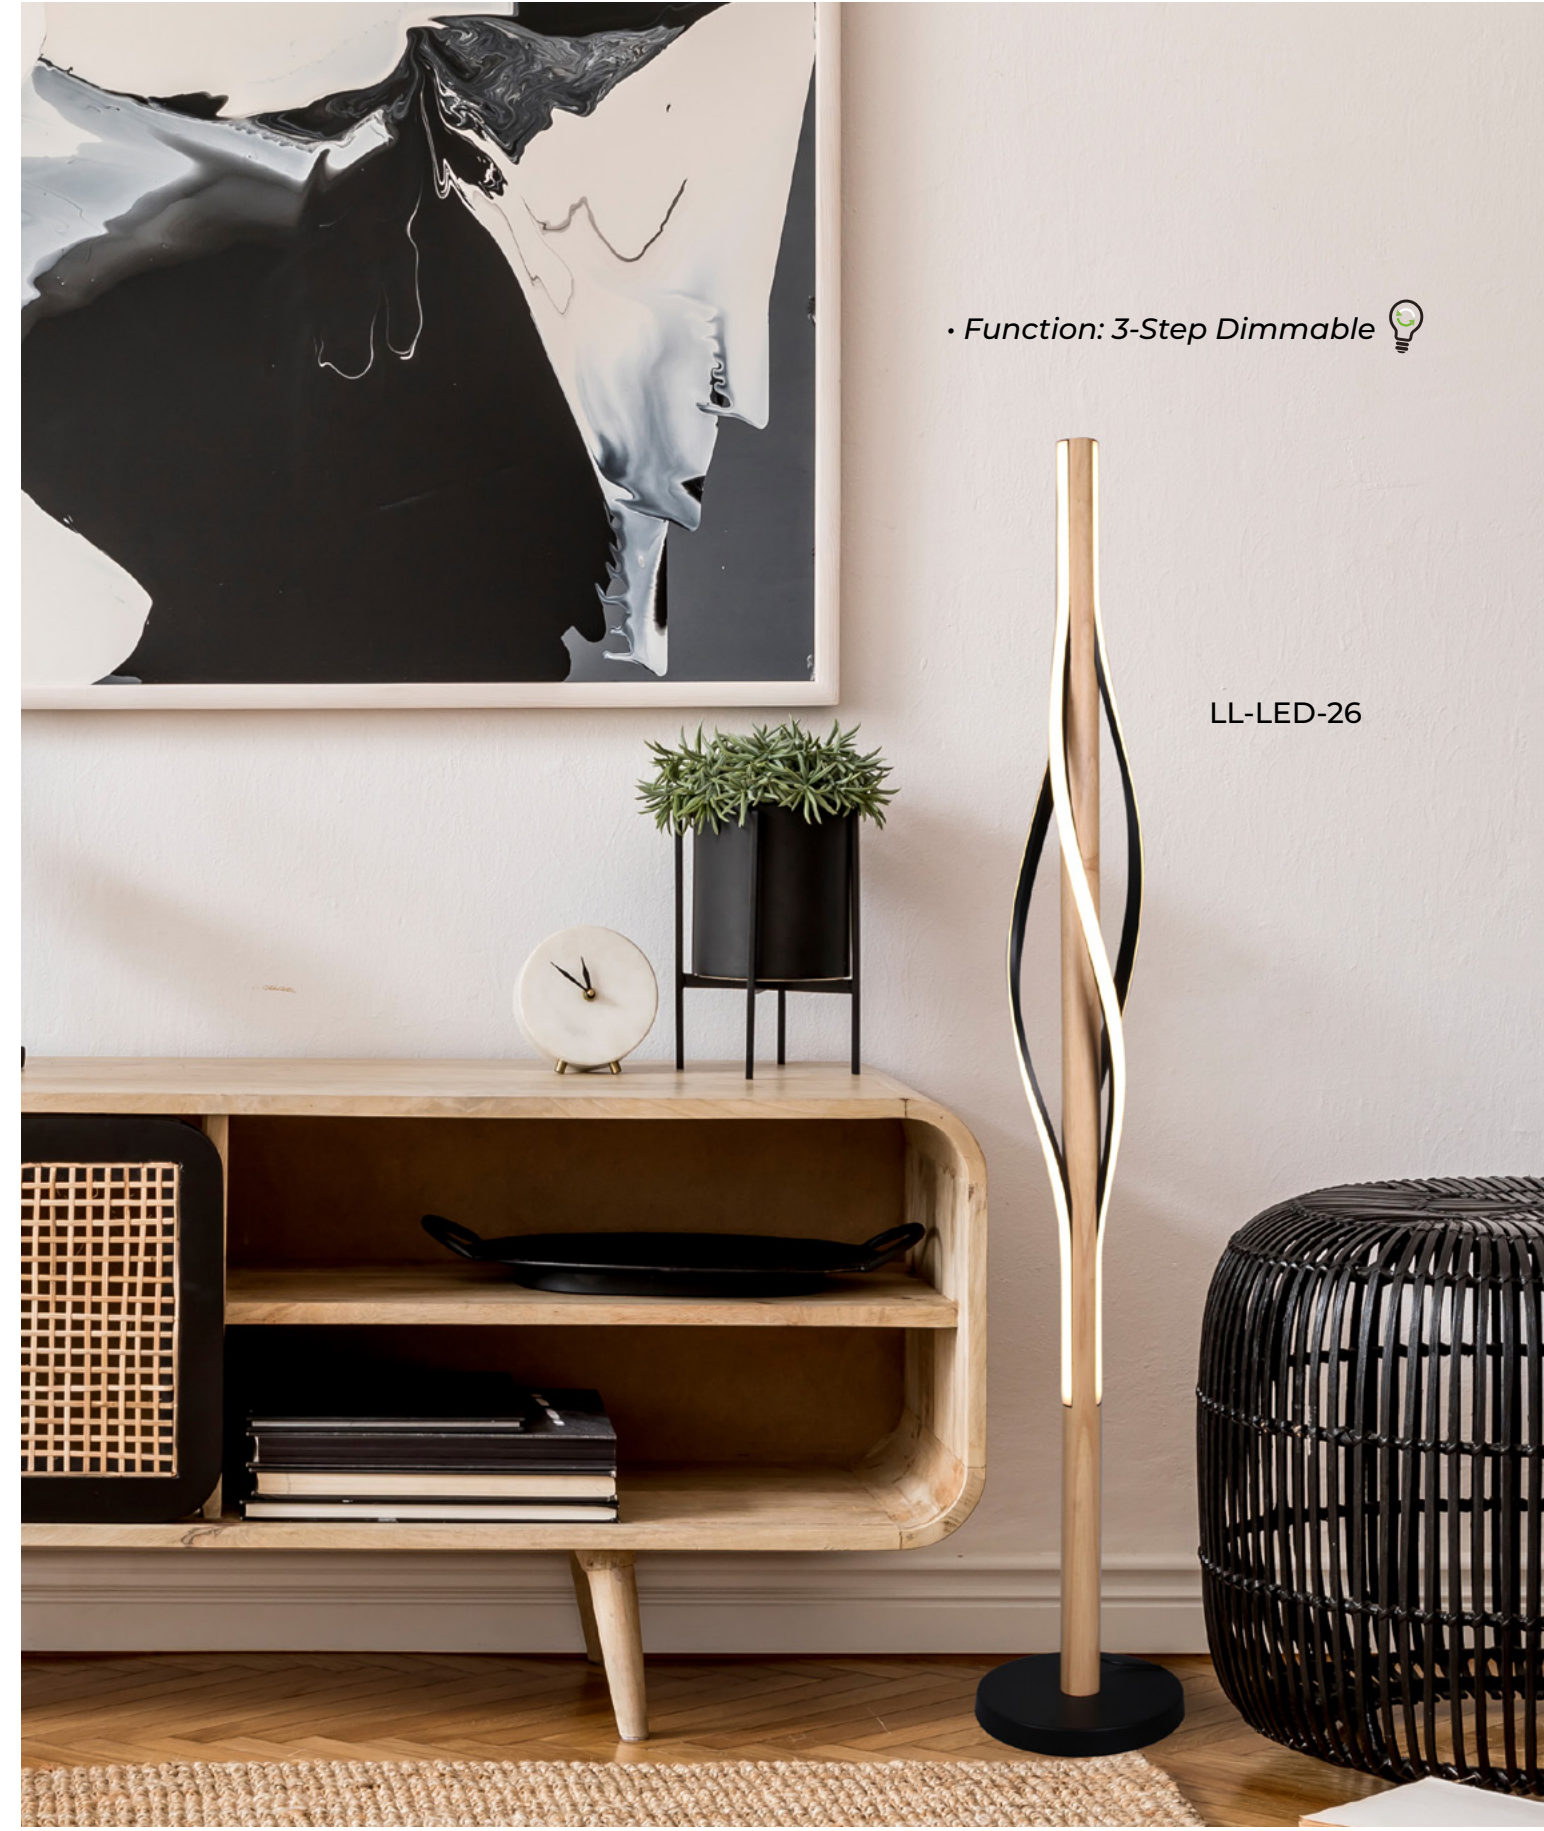

• Function: 3-Step Dimmable

LL-LED-26

Bonnie LED Floor Lamp

SKU	Colour	LED	Lumen	Colour Temp.	Dimension (cm)	Cable (cm)
LL-LED-26	Matt Black/ Wood	30W	3000LM	3000K	22 x 134	200