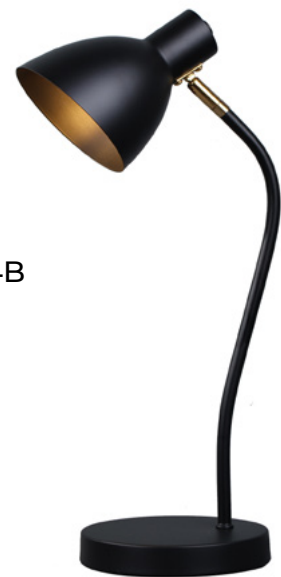

LL-10-0314

Isolde Table Lamp

SKU	Colour	Max Wattage	Dimension (cm)
LL-10-0314	Brass	GU10, LED 1 x 7W	23 x 12 x 45

**Bulb is not included*

LL-10-0313

**Bulb is not included*

Isolde Floor Lamp

SKU	Colour	Max Wattage	Dimension (cm)
LL-10-0313	Brass	GU10, LED 1 x 7W	36 x 22 x 155

LL-14-0284B

LL-14-0284B

LL-14-0284O

Eloise Touch Tabel Lamp

SKU	Colour	Max Wattage	Dimension (cm)
LL-14-0284B	Black	E14, 1 x 40W	20 x 16 x 46
LL-14-0284O	Orange	E14, 1 x 40W	20 x 16 x 46

LL-27-0290

Eleanor Floor Lamp