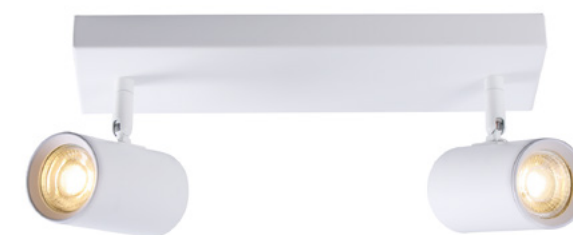

LL002SL005W