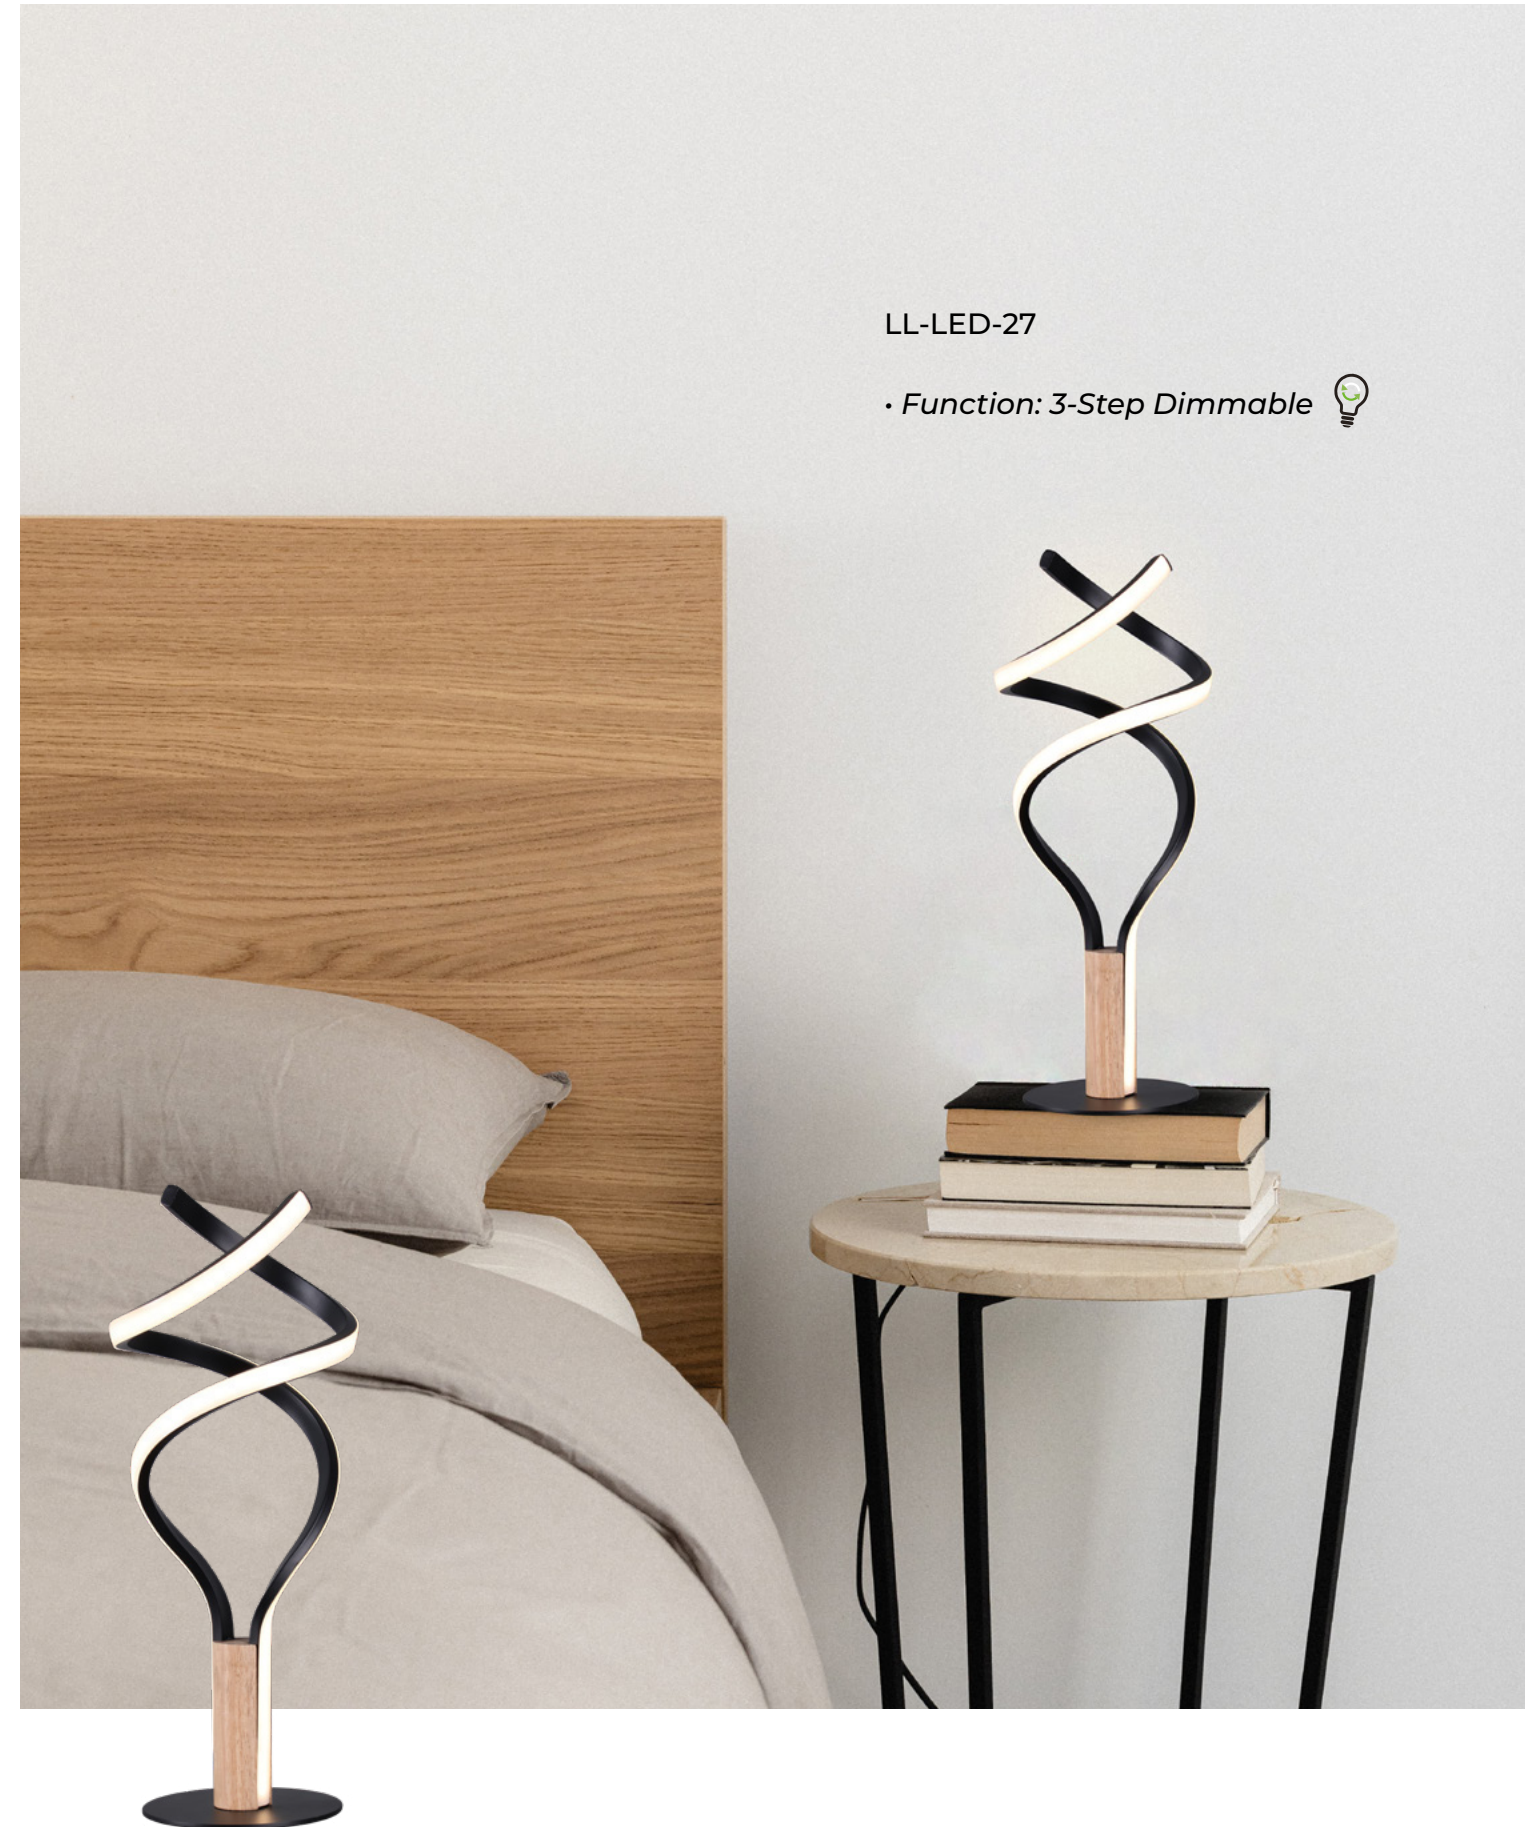

LL-LED-27

• Function: 3-Step Dimmable 

Estelle LED Table Lamp

SKU	Colour	LED	Lumen	Colour Temp.	Dimension (cm)
LL-LED-27	Matt Black/Wood	12W	1200	3000K	16 x 16 x 41

• Function: Dimmable 

Astrid 3 Light LED Pendant Light