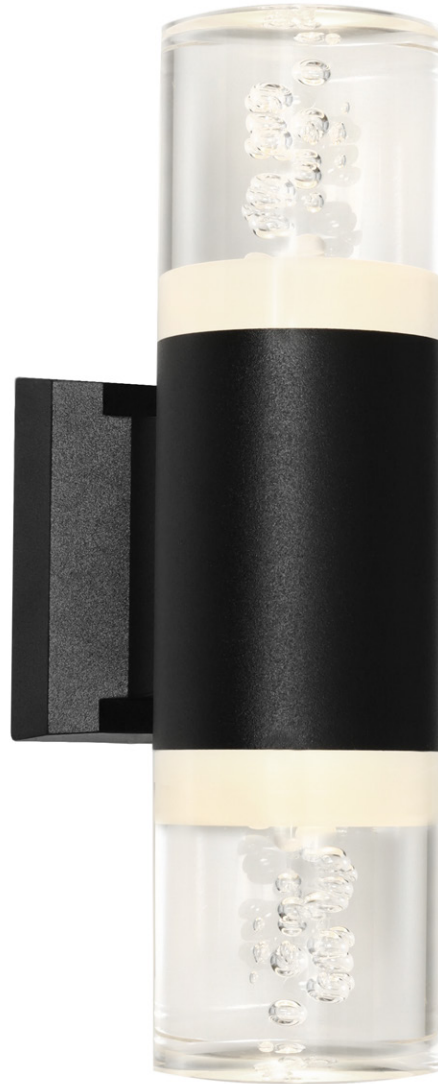

Coastal

Exteriors

Burston

IP44

Old Bronze finish | Clear Curved glass
Vertical mount only

Model No	Description	Light Source	Dimensions	Comment
BURS1ESMOBR	1lt Small Exterior Wall Light	60w ES Max	H: 305mm W: 165mm P: 205mm	Globe not included
BURS1ELGOBR	1lt Large Exterior Wall Light	60w ES Max	H: 400mm W: 215mm P: 255mm	Globe not included

Coastal

Exteriors

Busselton

LED CRI 70 3000K IP54

Black finish
Vertical mount only

Model No	Description	Light Source	Lumens	Dimensions
BUSS2EBLK	2ft LED Exterior Wall Light	2 x 3w COB	135Lm	H: 200mm W: 90mm P: 90mm

Coastal

Calgary

Black finish | Silver finish | Frost/Clear acrylic lens

Exteriors

Model No	Description	Light Source	Lumens	Dimensions
CALG2E BLK, SLV	2ft LED Exterior Wall Light	2 x 3w COB	435Lm	H: 230mm W: 64mm P: 112mm

Coastal

Exteriors

Cambridge

IP43

Black finish | Bronze finish | Clear stippled glass
Vertical mount only

Model No	Description	Light Source	Dimensions	Comment
CAMB1E BLK, BRZ	1lt Exterior Wall Light	60w ES Max	H: 305mm W: 160mm P:190mm	Globe not included