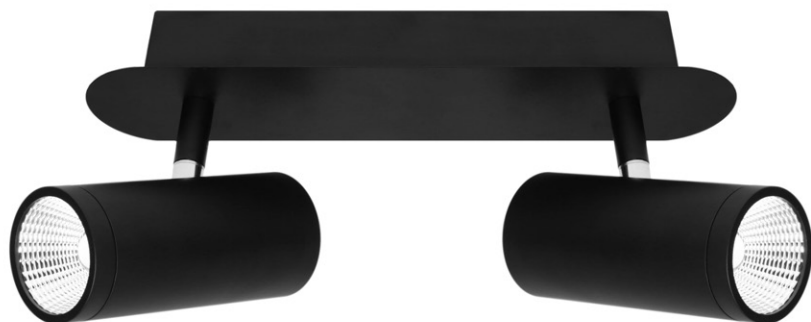

Spotlights

Artemis

Recommended dimmer:
Clipsal LED
Dimpala Trader

White finish | Adjustable knuckles | 60° Beam angle
1lt Spot non-dimmable

Model No	Description	Light Source	Lumens	Dimensions
ART1SWHT	1lt Spotlight	1 x 5Watt COB	480Lm	W: 80mm P:150mm
ART2RWHT	2lt Rail	2 x 5Watt COB	960Lm	L: 300mm W: 50mm P:160mm
ART3RWHT	3lt Rail	3 x 5Watt COB	1440Lm	L: 500mm W: 50mm P:160mm
ART4RWHT	4lt Rail	4 x 5Watt COB	1920Lm	L: 700mm W: 50mm P:160mm