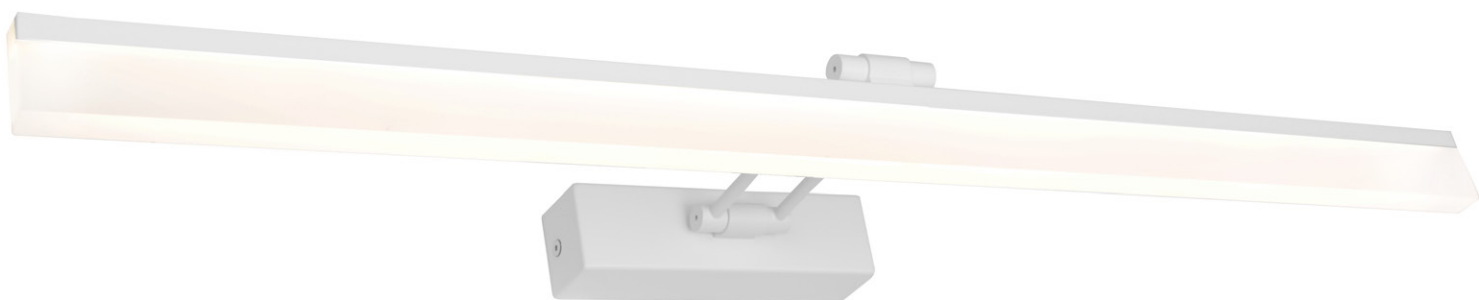

Vanity

Capella

Recommended dimmer:
Diginet, Clipsal LED,
Dimpala Trader

White finish | Frost acrylic lens

Model No	Description	Light Source	Lumens	Dimensions
CAPE16WLEDWHT	16W LED Vanity Light	96 x 0.2w SMD	1200Lm	L: 660mm H: 70mm P: 185mm
CAPE20WLEDWHT	20W LED Vanity Light	120 x 0.2w SMD	1480Lm	L: 820mm H: 70mm P: 185mm