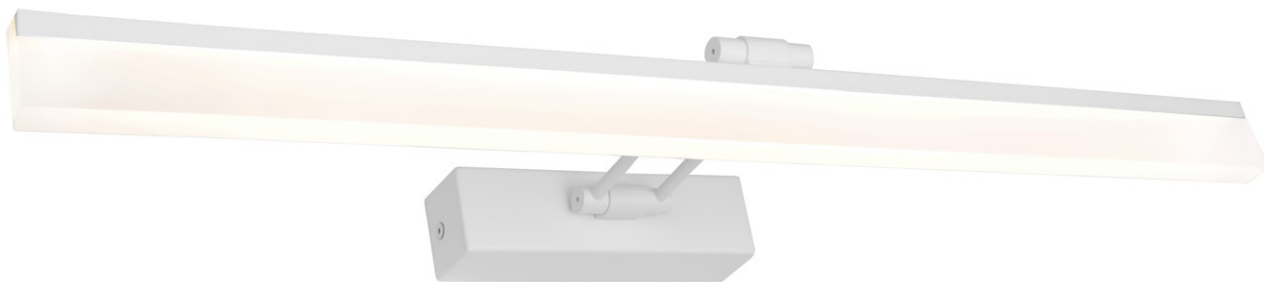

Vanity

Capella

Recommended dimmer:
Diginet, Clipsal LED,
Dimpala Trader

White finish | Frost acrylic lens

Model No	Description	Light Source	Lumens	Dimensions
CAPE16WLEDWHT	16W LED Vanity Light	96 x 0.2w SMD	1200Lm	L: 660mm H: 70mm P: 185mm
CAPE20WLEDWHT	20W LED Vanity Light	120 x 0.2w SMD	1480Lm	L: 820mm H: 70mm P: 185mm