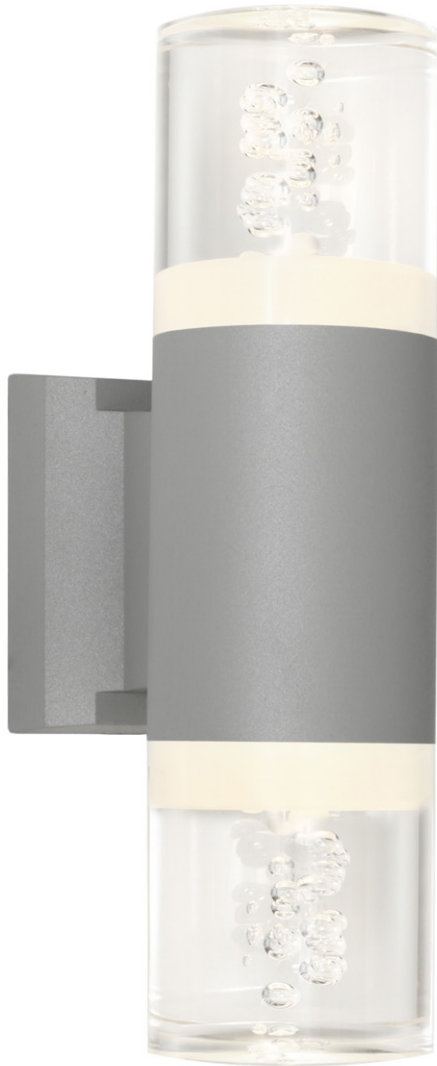

Coastal

Exteriors

Burston

IP44

Old Bronze finish | Clear Curved glass
Vertical mount only

Model No	Description	Light Source	Dimensions	Comment
BURS1ESMOBR	1lt Small Exterior Wall Light	60w ES Max	H: 305mm W: 165mm P: 205mm	Globe not included
BURS1ELGOBR	1lt Large Exterior Wall Light	60w ES Max	H: 400mm W: 215mm P: 255mm	Globe not included

Coastal

Exteriors

Busselton

LED CRI 70 3000K IP54

Black finish
Vertical mount only

Model No	Description	Light Source	Lumens	Dimensions
BUSS2EBLK	2ft LED Exterior Wall Light	2 x 3w COB	135Lm	H: 200mm W: 90mm P: 90mm

Coastal

Calgary

Black finish | Silver finish | Frost/Clear acrylic lens

Exteriors

Model No	Description	Light Source	Lumens	Dimensions
CALG2E BLK, SLV	2ft LED Exterior Wall Light	2 x 3w COB	435Lm	H: 230mm W: 64mm P: 112mm

Coastal

Exteriors

Cambridge

IP43

Black finish | Bronze finish | Clear stippled glass
Vertical mount only

Model No	Description	Light Source	Dimensions	Comment
CAMB1E BLK, BRZ	1lt Exterior Wall Light	60w ES Max	H: 305mm W: 160mm P:190mm	Globe not included