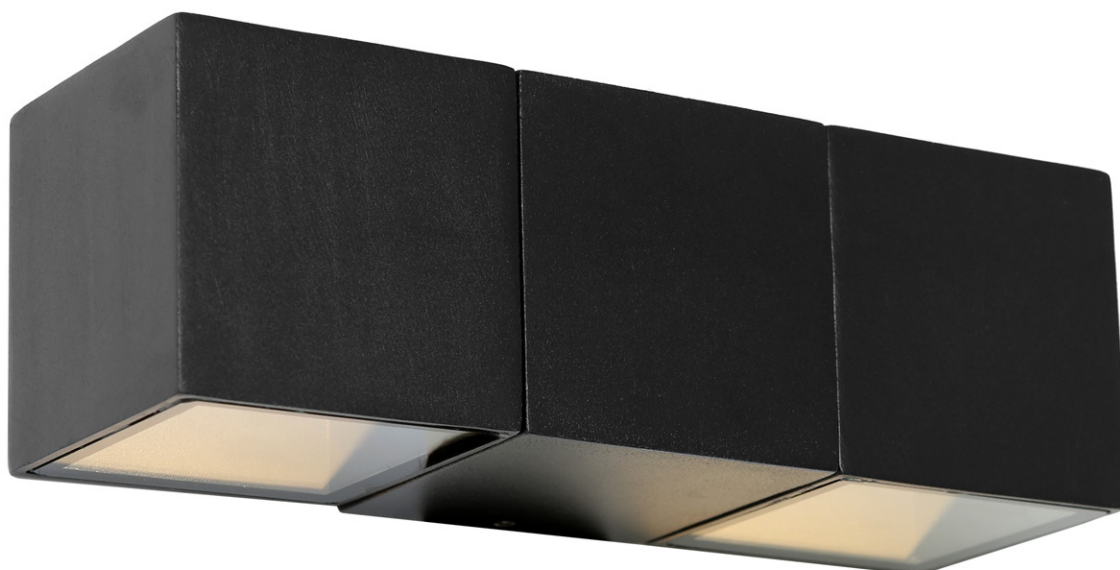

Coastal

Solano

Black finish | White finish | Clear glass lens
Vertical mount only

Exteriors

Model No	Description	Light Source	Lumens	Dimensions
SOLA2E BLK, WHT	2ft LED Exterior Wall Light	2 x 5w COB	478Lm	H: 70mm W: 210mm P: 70mm