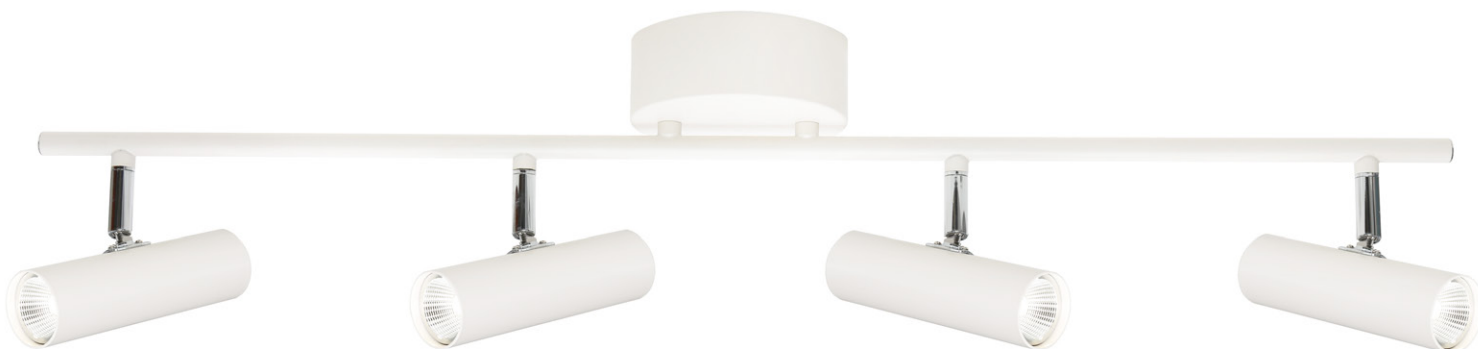

Spotlights

Vector

Recommended dimmer:
Clipsal LED
Dimpala Trader

Black finish | Adjustable knuckles | 60° Beam angle
1t Spot non-dimmable

Model No	Description	Light Source	Lumens	Dimensions
VEC1SBLK	1t Spotlight	1 x 5Watt COB	480Lm	W: 80mm P:160mm
VEC2RBLK	2t Rail	2 x 5Watt COB	960Lm	L: 315mm W: 100mm P:180mm
VEC3RBLK	3t Rail	3 x 5Watt COB	1440Lm	L: 550mm W: 120mm P:180mm
VEC4RBLK	4t Rail	4 x 5Watt COB	1920Lm	L: 770mm W: 120mm P:180mm

Vector

Recommended dimmer:
Clipsal LED
Dimpala Trader

White finish | Adjustable knuckles | 60° Beam angle
1lt Spot non-dimmable

Spotlights

Model No	Description	Light Source	Lumens	Dimensions
VEC1SWHT	1lt Spotlight	1 x 5Watt COB	480Lm	W: 80mm P:160mm
VEC2RWHT	2lt Rail	2 x 5Watt COB	960Lm	L: 315mm W: 100mm P:180mm
VEC3RWHT	3lt Rail	3 x 5Watt COB	1440Lm	L: 550mm W: 120mm P:180mm
VEC4RWHT	4lt Rail	4 x 5Watt COB	1920Lm	L: 770mm W: 120mm P:180mm