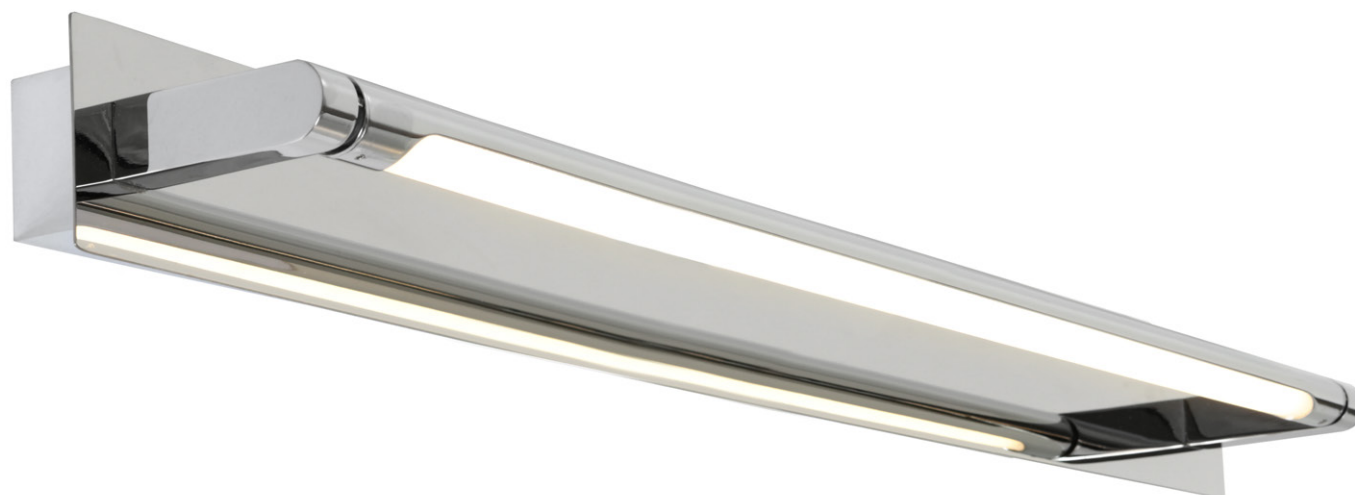

Vanity

Coral

Recommended dimmer:
Diginet, Clipsal LED,
Dimpala Trader

Black finish | Opal acrylic lens

Model No	Description	Light Source	Lumens	Dimensions
CORA12WLEDBLK	12W LED Vanity Light	72 x 0.2w SMD	1113Lm	L: 600mm H: 65mm P: 105mm
CORA16WLEDBLK	16W LED Vanity Light	96 x 0.2w SMD	1410Lm	L: 760mm H: 65mm P: 105mm