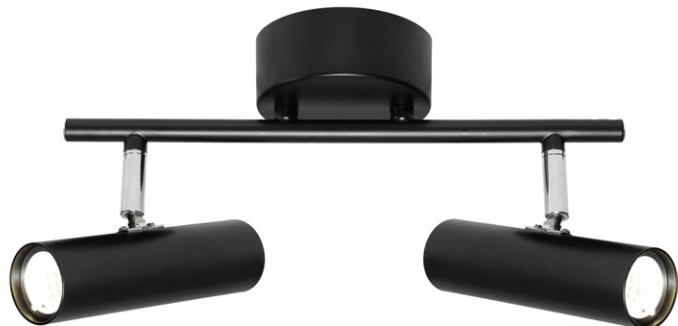

Urban

Recommended dimmer:
Clipsal LED
Dimpala Trader

White finish | Adjustable knuckles | 45° Beam angle
1lt Spot non-dimmable

Spotlights

Model No	Description	Light Source	Lumens/Lights Intensity	Dimensions
URB1SWHT	1lt Spotlight	1 x 5Watt COB	400Lm/722Lm	W: 95mm P:170mm
URB2RWHT	2lt Rail	2 x 5Watt COB	800Lm/1474Lm	L: 320mm W: 60mm P:160mm
URB3RWHT	3lt Rail	3 x 5Watt COB	1200Lm/2280Lm	L: 420mm W: 60mm P:160mm
URB4RWHT	4lt Rail	4 x 5Watt COB	1600Lm/2956Lm	L: 520mm W: 60mm P:160mm