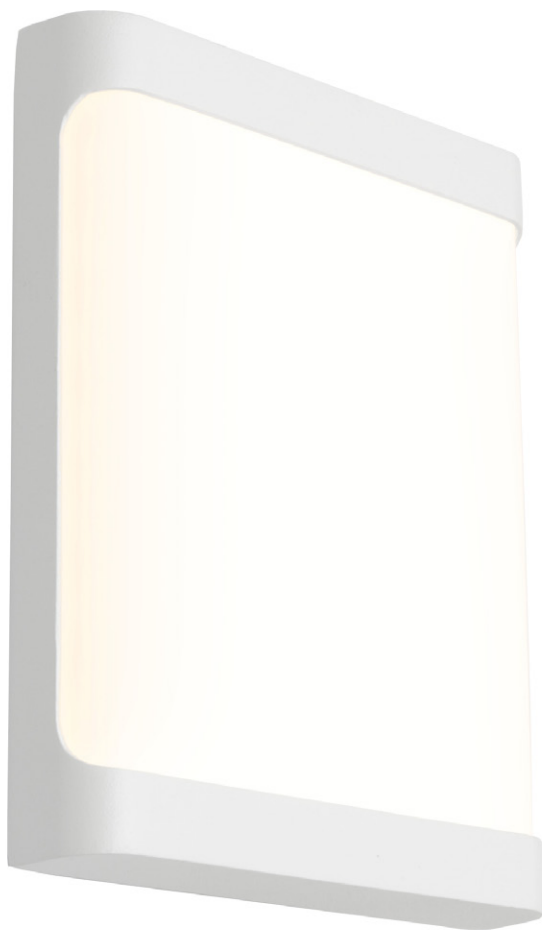

Coastal

Exteriors

Odessa

Black finish | White finish | Plain cover | Frost acrylic lens

Model No	Description	Light Source	Lumens	Dimensions
ODES1EP BLK, WHT	LED Plain Exterior Wall Light	10w SMD 3000k	504Lm	H: 200mm W: 160mm P: 60mm
ODES1EP BLK, WHT	LED Plain Exterior Wall Light	10w SMD 4000k	530Lm	H: 200mm W: 160mm P: 60mm
ODES1EP BLK, WHT	LED Plain Exterior Wall Light	10w SMD 5000k	514Lm	H: 200mm W: 160mm P: 60mm